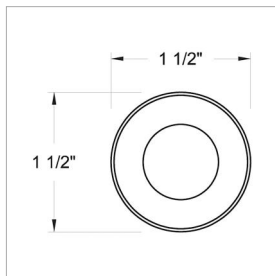

3 1/4"

DOT ROUND

15074SS

DOT LED SMALL ROUND BUTTON LIGHT
Dot indicator lighting is a recessed integrated LED inground landscape luminaire. An internal etched glass reduces glare, while a durable cast 316 stainless steel construction offers long-lasting durability.

DETAILS	
FINISH:	Stainless Steel
MATERIAL:	Stainless Steel
GLASS:	Clear Optic
DIMMABLE:	YES - MLV ON TRANSFORMER PRIMARY

DIMENSIONS	
WIDTH:	1.8"
HEIGHT:	1.8"
DEPTH:	3.3

LIGHT SOURCE	
LIGHT SOURCE:	Integrated LED
LED NAME:	D15074/84
WATTAGE:	2.50w LED *Included
VOLTAGE:	12v
COLOR TEMP:	3000
LUMENS:	50
CRI:	82
INCANDESCENT EQUIVALENCY:	1 x 10w
DIMMABLE:	YES - MLV ON TRANSFORMER PRIMARY
TRANSFORMER REQUIRED:	Yes

MOUNTING	
LEAD WIRE:	1 X 72"

SHIPPING	
CARTON LENGTH:	5.1
CARTON WIDTH:	5.1
CARTON HEIGHT:	7.1
CARTON WEIGHT:	1

PRODUCT DETAILS:

- Suitable for use in wet (outdoor direct rain or sprinkler) locations as defined by NEC and CEC. Meets United States UL Underwriters Laboratories & CSA Canadian Standards Association Product Safety Standards
- Constructed with 316 stainless steel
- Rated for both indoor and outdoor use
- 4.5" burial sleeve included or may be used with a 1" schedule 40 PVC tubing for concrete installation
- IP67 outdoor rated
- LED integrated components carry a 10-year limited warranty
- Bold lines and a clean, minimalist style complement contemporary architecture
- Superior strength and performance