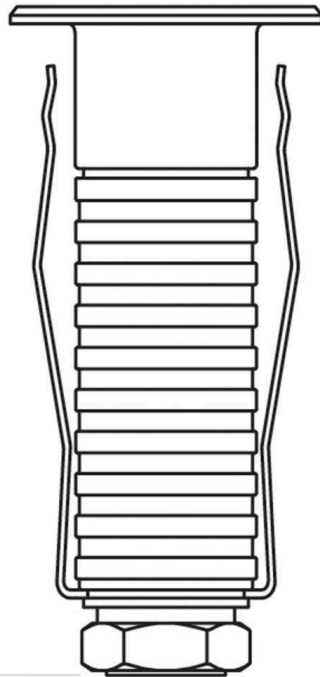

3 1/4"

DOT ROUND

15074SS

DOT LED SMALL ROUND BUTTON LIGHT
Dot indicator lighting is a recessed integrated LED inground landscape luminaire. An internal etched glass reduces glare, while a durable cast 316 stainless steel construction offers long-lasting durability.

DETAILS	
FINISH:	Stainless Steel
MATERIAL:	Stainless Steel
GLASS:	Clear Optic
DIMMABLE:	YES - MLV ON TRANSFORMER PRIMARY

DIMENSIONS	
WIDTH:	1.8"
HEIGHT:	1.8"
DEPTH:	3.3

LIGHT SOURCE	
LIGHT SOURCE:	Integrated LED
LED NAME:	D15074/84
WATTAGE:	2.50w LED *Included
VOLTAGE:	12v
COLOR TEMP:	3000
LUMENS:	50
CRI:	82
INCANDESCENT EQUIVALENCY:	1 x 10w
DIMMABLE:	YES - MLV ON TRANSFORMER PRIMARY
TRANSFORMER REQUIRED:	Yes

MOUNTING	
LEAD WIRE:	1 X 72"

SHIPPING	
CARTON LENGTH:	5.1
CARTON WIDTH:	5.1
CARTON HEIGHT:	7.1
CARTON WEIGHT:	1

PRODUCT DETAILS:

- Suitable for use in wet (outdoor direct rain or sprinkler) locations as defined by NEC and CEC. Meets United States UL Underwriters Laboratories & CSA Canadian Standards Association Product Safety Standards
- Constructed with 316 stainless steel
- Rated for both indoor and outdoor use
- 4.5" burial sleeve included or may be used with a 1" schedule 40 PVC tubing for concrete installation
- IP67 outdoor rated
- LED integrated components carry a 10-year limited warranty
- Bold lines and a clean, minimalist style complement contemporary architecture
- Superior strength and performance