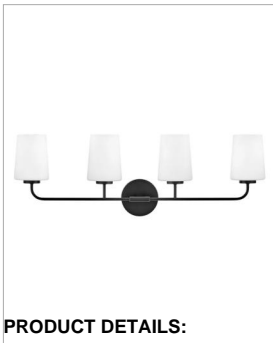

KLINE

853454BK

LARGE FOUR LIGHT VANITY

Let's get down to business. Kline's minimalist form doesn't need to make a fuss, thanks to its pared down but supremely stylish transitional profile. Keeping things architectural, Kline's super slim elongated arms unite with sleek glass shades in finishes that add just the right edge.

DETAILS	
FINISH:	Black
MATERIAL:	Steel
GLASS:	Etched Opal
DIMMABLE:	YES, WITH DIMMABLE LAMP (NOT INCLUDED)

DIMENSIONS	
WIDTH:	33"
HEIGHT:	11"
WEIGHT:	5.9lb
BACK PLATE:	5" Dia.
EXTENSION:	6.3"
TOP TO OUTLET:	8.5"

LIGHT SOURCE	
LIGHT SOURCE:	Socketed
WATTAGE:	4-12w Med. LED, 100w Equiv.
VOLTAGE:	120v

SHIPPING	
CARTON LENGTH:	35.8
CARTON WIDTH:	9.3
CARTON HEIGHT:	13.5
CARTON WEIGHT:	8.9

- Mounting hardware is hidden on the back plate to ensure a clean silhouette
- Fixture can be mounted either up or down
- Suitable for use in damp locations as defined by NEC and CEC. Meets United States UL Underwriters Laboratories & CSA Canadian Standards Association Product Safety Standards.
- Please refer to Lark's Warranty for complete product warranty details. Some warranty limitations may apply.
- This versatile transitional design delivers personality and performance