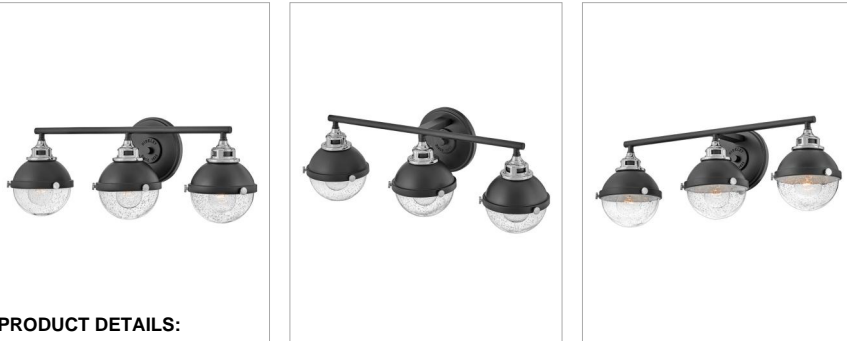

FLETCHER

5173BK-CM

THREE LIGHT VANITY

Fletcher's chic vibe transcends style boundaries. A seamless dome shade features a cast-fitter and an elegant capture ring that secures the clear seedy glass with decorative cast knobs. Spanning vintage to industrial, classic to transitional, Fletcher seamlessly unifies any decor declaration.

DETAILS	
FINISH:	Black with Chrome accents
MATERIAL:	Steel
GLASS:	Clear Seedy
DIMMABLE:	No

DIMENSIONS	
WIDTH:	25"
HEIGHT:	8.8"
WEIGHT:	5.5lb
BACK PLATE:	6" Dia.
EXTENSION:	7.5"
TOP TO OUTLET:	3"

LIGHT SOURCE	
LIGHT SOURCE:	LED Lamp
WATTAGE:	3-8w Med. LED, 100w Equiv.
VOLTAGE:	120v

SHIPPING	
CARTON LENGTH:	27.3
CARTON WIDTH:	10
CARTON HEIGHT:	12
CARTON WEIGHT:	8.1

PRODUCT DETAILS:

- Fixture can be mounted either up or down
- Suitable for use in damp locations as defined by NEC and CEC. Meets United States UL Underwriters Laboratories & CSA Canadian Standards Association Product Safety Standards
- Ideal for vintage filament bulbs (not included)
- Striking black finish enhances design