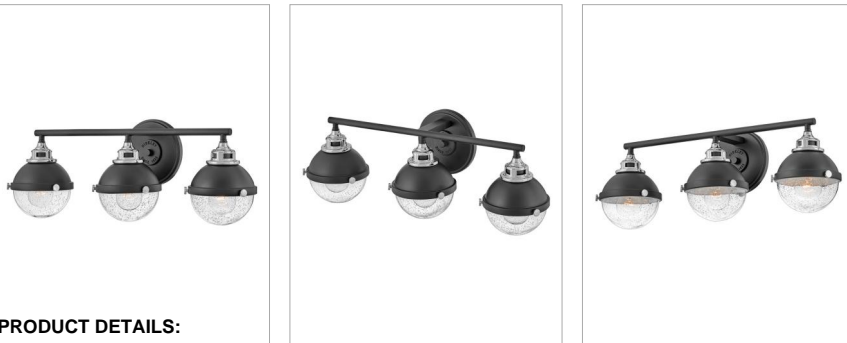

FLETCHER

5173BK-CM

THREE LIGHT VANITY

Fletcher's chic vibe transcends style boundaries. A seamless dome shade features a cast-fitter and an elegant capture ring that secures the clear seeded glass with decorative cast knobs. Spanning vintage to industrial, classic to transitional, Fletcher seamlessly unifies any decor declaration.

DETAILS	
FINISH:	Black with Chrome accents
MATERIAL:	Steel
GLASS:	Clear Seedy

DIMENSIONS	
WIDTH:	25"
HEIGHT:	8.8"
WEIGHT:	5.5lb
BACK PLATE:	6" Dia.
EXTENSION:	7.5"
TOP TO OUTLET:	3"

LIGHT SOURCE	
LIGHT SOURCE:	LED Lamp
WATTAGE:	3-8w Med. LED, 100w Equiv.
VOLTAGE:	120v

SHIPPING	
CARTON LENGTH:	27.3
CARTON WIDTH:	10
CARTON HEIGHT:	12
CARTON WEIGHT:	8.1

PRODUCT DETAILS:

- Fixture can be mounted either up or down
- Suitable for use in damp locations as defined by NEC and CEC. Meets United States UL Underwriters Laboratories & CSA Canadian Standards Association Product Safety Standards
- Ideal for vintage filament bulbs (not included)
- Angular lines, a bold finish, simple shape and sturdy details merge for a robust but pared down industrial design
- Striking black finish enhances design