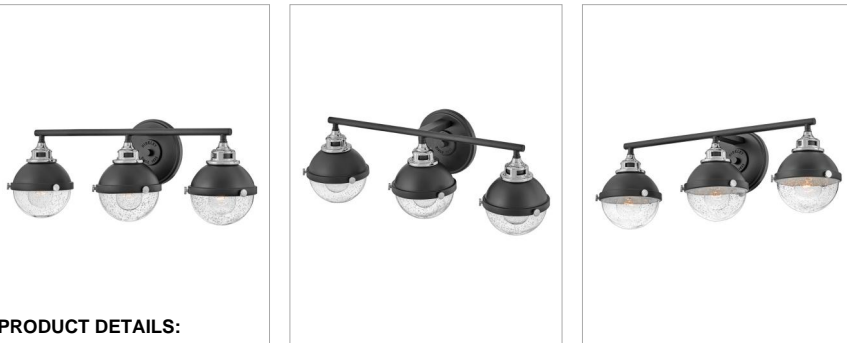

FLETCHER

5173BK-CM

MEDIUM THREE LIGHT VANITY

Fletcher's chic vibe transcends style boundaries. A seamless dome shade features a cast-fitter and an elegant capture ring that secures the clear seeded glass with decorative cast knobs. Spanning vintage to industrial, classic to transitional, Fletcher seamlessly unifies any decor declaration.

DETAILS	
FINISH:	Black
MATERIAL:	Steel
GLASS:	Clear Seedy
DIMMABLE:	YES - WITH DIMMABLE LAMP (NOT INCLUDED)

DIMENSIONS	
WIDTH:	25"
HEIGHT:	8.8"
WEIGHT:	5.5lb
BACK PLATE:	6" Dia.
EXTENSION:	7.5"
TOP TO OUTLET:	3"

LIGHT SOURCE	
LIGHT SOURCE:	Socketed
WATTAGE:	3-8w Med. LED, 100w Equiv.
VOLTAGE:	120v

SHIPPING	
CARTON LENGTH:	27.3
CARTON WIDTH:	10
CARTON HEIGHT:	12
CARTON WEIGHT:	8.1

PRODUCT DETAILS:

- Classic, elegant lines and timeless details enhance a traditional space
- Fixture can be mounted either up or down
- Suitable for use in damp locations as defined by NEC and CEC. Meets United States UL Underwriters Laboratories & CSA Canadian Standards Association Product Safety Standards.
- Ideal for vintage filament bulbs (not included)