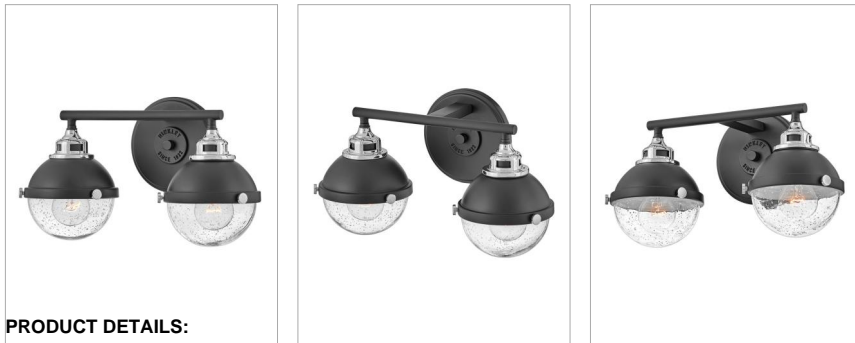

## 5172BK-CM

### SMALL TWO LIGHT VANITY

Fletcher's chic vibe transcends style boundaries. A seamless dome shade features a cast-fitter and an elegant capture ring that secures the clear seeded glass with decorative cast knobs. Spanning vintage to industrial, classic to transitional, Fletcher seamlessly unifies any decor declaration.

DETAILS	
FINISH:	Black
MATERIAL:	Steel
GLASS:	Clear Seedy
DIMMABLE:	YES, WITH DIMMABLE LAMP (NOT INCLUDED)

DIMENSIONS	
WIDTH:	16"
HEIGHT:	8.8"
WEIGHT:	6lb
BACK PLATE:	6" Dia.
EXTENSION:	7.5"
TOP TO OUTLET:	3"

#### PRODUCT DETAILS:

- Fixture can be mounted either up or down
- Suitable for use in damp locations as defined by NEC and CEC. Meets United States UL Underwriters Laboratories & CSA Canadian Standards Association Product Safety Standards.
- Ideal for vintage filament bulbs (not included)
- Classic, elegant lines and timeless details enhance a traditional space