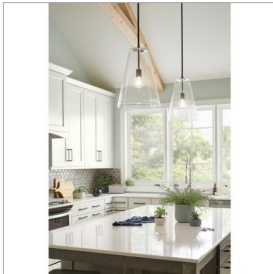

VANCE

41044HB

SMALL PENDANT

The Vance pendant achieves both timeless and on-trend illumination. The A-line silhouette is classic, while its shade is clearly modern, all presented in multiple finish options.

DETAILS	
FINISH:	Heritage Brass
MATERIAL:	Steel
GLASS:	Clear Seedy
SLOPE DEGREE:	90
DIMMABLE:	YES - WITH DIMMABLE LAMP (NOT INCLUDED)

DIMENSIONS	
WIDTH:	10"
HEIGHT:	14.8"
WEIGHT:	4.5lb

LIGHT SOURCE	
LIGHT SOURCE:	Socketed
WATTAGE:	1-10w Med. LED, 100w Equiv.
VOLTAGE:	120v

MOUNTING	
CANOPY:	6.5" Dia.
LEAD WIRE:	1 X 120"
MAX HEIGHT:	48

SHIPPING	
CARTON LENGTH:	17.3
CARTON WIDTH:	14
CARTON HEIGHT:	14.7
CARTON WEIGHT:	6.7

PRODUCT DETAILS:

- Can be hung on a sloped ceiling
- Includes (1) 6" stem and (2) 12" stems to customize hanging height
- Dry Rated
- Merging the best of traditional and modern elements with a sophisticated and streamlined look