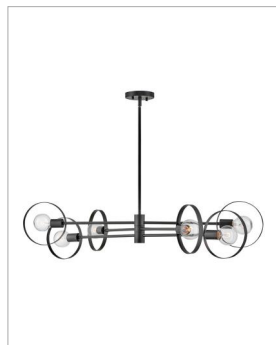

DESI

37296BK

LARGE ADJUSTABLE SINGLE TIER

Swing time. Desi's bold articulating arms and stylish rings easily adjust to your preferred stance, while retaining its thrilling silhouette as a jaw-dropping chandelier. Desi's jaunty, mid-century modern style strikes a self-confident pose when integrated into any interior space.

DETAILS	
FINISH:	Black
MATERIAL:	Steel
SLOPE DEGREE:	90
DIMMABLE:	YES, WITH DIMMABLE LAMP (NOT INCLUDED)

DIMENSIONS	
WIDTH:	42"
HEIGHT:	10"
WEIGHT:	12.5lb

LIGHT SOURCE	
LIGHT SOURCE:	Socketed
WATTAGE:	37991
VOLTAGE:	120v

MOUNTING	
CANOPY:	5" Dia.
LEAD WIRE:	1 X 120"
MAX HEIGHT:	39.5

SHIPPING	
CARTON LENGTH:	45
CARTON WIDTH:	13
CARTON HEIGHT:	12
CARTON WEIGHT:	16.9

PRODUCT DETAILS:

- This item may be hung on a sloped ceiling
- This fixture includes multiple down stems in various lengths to customize the installation height of the fixture, including one 6" stem and two 12" stems
- Suitable for use in dry (indoor) locations as defined by NEC and CEC. Meets United States UL Underwriters Laboratories & CSA Canadian Standards Association Product Safety Standards.
- Ideal for g-style bulbs (not included)
- Distinctive mid-century modern elements merge with sleek and timeless forms for a vintage vibe with modern flair
- Fixture features an articulating design for easy customization