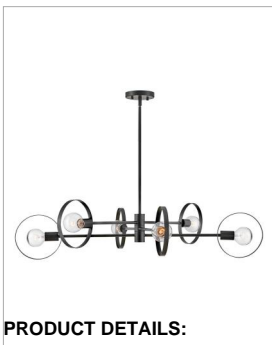

DESI

37296BK

LARGE ADJUSTABLE SINGLE TIER

Swing time. Desi's bold articulating arms and stylish rings easily adjust to your preferred stance, while retaining its thrilling silhouette as a jaw-dropping chandelier. Desi's jaunty, mid-century modern style strikes a self-confident pose when integrated into any interior space.

DETAILS	
FINISH:	Black
MATERIAL:	Steel
SLOPE DEGREE:	90
DIMMABLE:	YES, WITH DIMMABLE LAMP (NOT INCLUDED)

DIMENSIONS	
WIDTH:	42"
HEIGHT:	10"
WEIGHT:	12.5lb

LIGHT SOURCE	
LIGHT SOURCE:	Socketed
WATTAGE:	37991
VOLTAGE:	120v

MOUNTING	
CANOPY:	5" Dia.
LEAD WIRE:	1 X 120"
MAX HEIGHT:	39.5

SHIPPING	
CARTON LENGTH:	45
CARTON WIDTH:	13
CARTON HEIGHT:	12
CARTON WEIGHT:	16.9

PRODUCT DETAILS:

- This item may be hung on a sloped ceiling
- This fixture includes multiple down stems in various lengths to customize the installation height of the fixture, including one 6" stem and two 12" stems
- Suitable for use in dry (indoor) locations as defined by NEC and CEC. Meets United States UL Underwriters Laboratories & CSA Canadian Standards Association Product Safety Standards.
- Ideal for g-style bulbs (not included)
- Distinctive mid-century modern elements merge with sleek and timeless forms for a vintage vibe with modern flair
- Fixture features an articulating design for easy customization