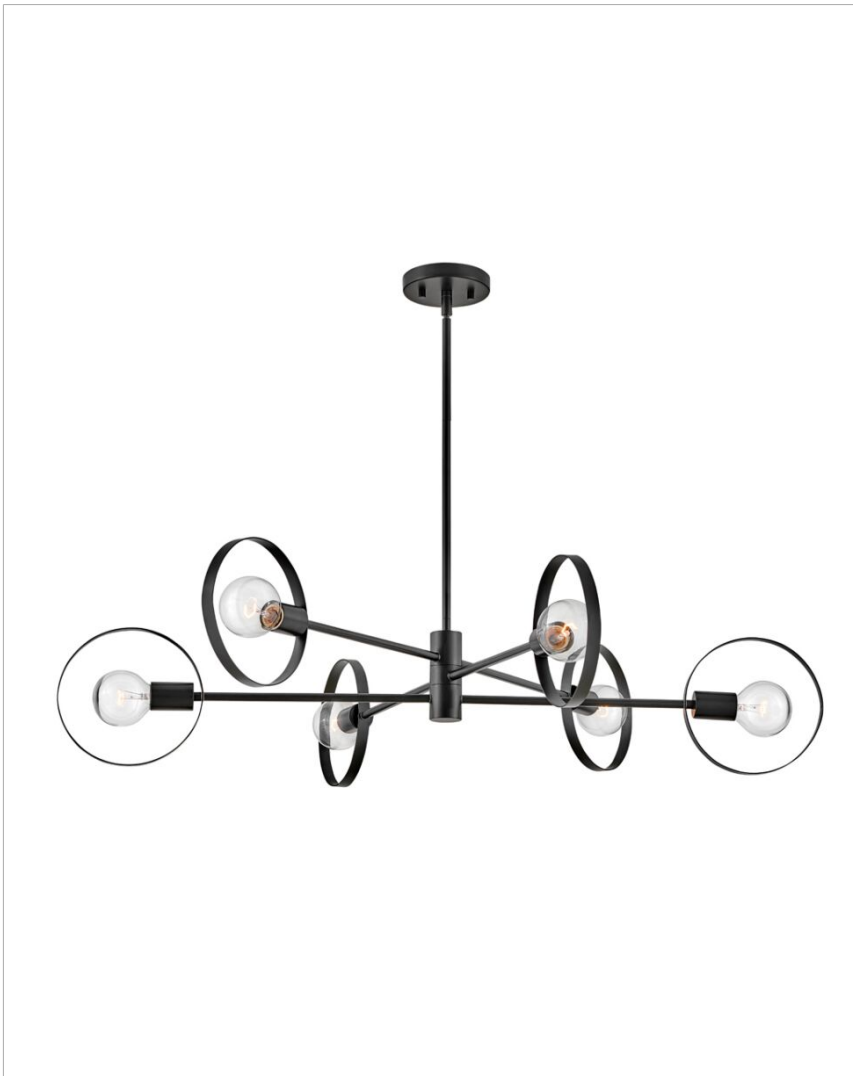

DESI

37296BK

LARGE ADJUSTABLE SINGLE TIER

Swing time. Desi's bold articulating arms and stylish rings easily adjust to your preferred stance, while retaining its thrilling silhouette as a jaw-dropping chandelier. Desi's jaunty, mid-century modern style strikes a self-confident pose when integrated into any interior space.

DETAILS	
FINISH:	Black
MATERIAL:	Steel
SLOPE DEGREE:	90
DIMMABLE:	YES, WITH DIMMABLE LAMP (NOT INCLUDED)

DIMENSIONS	
WIDTH:	42"
HEIGHT:	10"
WEIGHT:	12.5lb

LIGHT SOURCE	
LIGHT SOURCE:	Socketed
WATTAGE:	37991
VOLTAGE:	120v

MOUNTING	
CANOPY:	5" Dia.
LEAD WIRE:	1 X 120"
MAX HEIGHT:	39.5

SHIPPING	
CARTON LENGTH:	45
CARTON WIDTH:	13
CARTON HEIGHT:	12
CARTON WEIGHT:	16.9

PRODUCT DETAILS:

- This item may be hung on a sloped ceiling
- This fixture includes multiple down stems in various lengths to customize the installation height of the fixture, including one 6" stem and two 12" stems
- Suitable for use in dry (indoor) locations as defined by NEC and CEC. Meets United States UL Underwriters Laboratories & CSA Canadian Standards Association Product Safety Standards.
- Ideal for g-style bulbs (not included)
- Distinctive mid-century modern elements merge with sleek and timeless forms for a vintage vibe with modern flair
- Fixture features an articulating design for easy customization