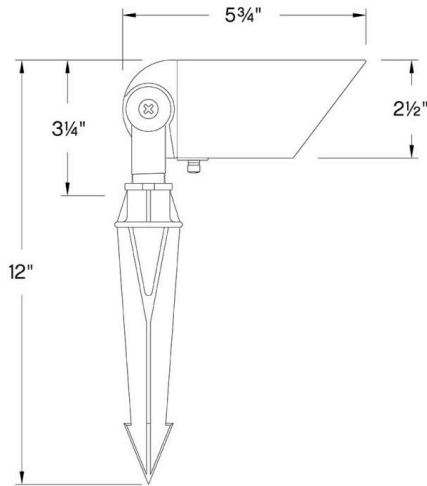

DETAILS	
FINISH:	Bronze
MATERIAL:	Aluminum
GLASS:	Clear Lens
DIMMABLE:	YES - WITH MLV ON TRANSFORMER PRIMARY

DIMENSIONS	
WIDTH:	5.8"
HEIGHT:	3.3"
DEPTH:	2.5
WEIGHT:	1lb

LIGHT SOURCE	
LIGHT SOURCE:	Socketed
LED NAME:	4WLEDMR16
WATTAGE:	1-4w MR16 LED *Included
VOLTAGE:	12v
VOLT AMPS:	5.7
LUMENS:	340
CRI:	80
INCANDESCENT EQUIVALENCY:	1 x 35w
DIMMABLE:	YES - WITH MLV ON TRANSFORMER PRIMARY
TRANSFORMER REQUIRED:	Yes

MOUNTING	
LEAD WIRE:	1 X 18"

SHIPPING	
CARTON LENGTH:	11.5
CARTON WIDTH:	4.9
CARTON HEIGHT:	2.8
CARTON WEIGHT:	1.1

PRODUCT DETAILS:

- A wiring kit and ground spike are supplied
- Wet Rated
- Optional performance lenses available
- The Hinkley Home Automation App allows you to control your landscape lights anytime, anywhere. You can turn dimmers on/off and adjust sliding brightness settings remotely.
- LED Bulbs carry a 3-year limited warranty
- Classic lines and heritage details complement traditional architecture
- Highlight special areas of your landscape such as foliage, trees, and architectural environments
- 12V lighting systems consume less energy, leading to lower electricity bills and a reduced carbon footprint