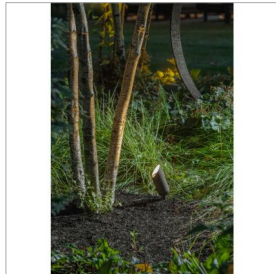

ACCENT SPOT LIGHT

1536BZ-LL

12V MR16 LED 4W

Hinkley's low-voltage Spotlights are designed to enhance your property with a warm ambient glow. Accentuate your home's architecture, highlight your landscape's natural beauty, and extend outdoor living spaces with optimized illumination.

DETAILS	
FINISH:	Bronze
MATERIAL:	Aluminum
GLASS:	Clear Lens
DIMMABLE:	YES - WITH MLV ON TRANSFORMER PRIMARY

DIMENSIONS	
WIDTH:	5.8"
HEIGHT:	3.3"
DEPTH:	2.5
WEIGHT:	1lb

LIGHT SOURCE	
LIGHT SOURCE:	Socketed
LED NAME:	4WLEDMR16
WATTAGE:	1-4w MR16 LED *Included
VOLTAGE:	12v
VOLT AMPS:	5.7
LUMENS:	340
CRI:	80
INCANDESCENT EQUIVALENCY:	1 x 35w
DIMMABLE:	YES - WITH MLV ON TRANSFORMER PRIMARY
TRANSFORMER REQUIRED:	Yes

MOUNTING	
LEAD WIRE:	1 X 18"

SHIPPING	
CARTON LENGTH:	11.5
CARTON WIDTH:	4.9
CARTON HEIGHT:	2.8
CARTON WEIGHT:	1.1

PRODUCT DETAILS:

- A wiring kit and ground spike are supplied
- Wet Rated
- Optional performance lenses available
- The Hinkley Home Automation App allows you to control your landscape lights anytime, anywhere. You can turn dimmers on/off and adjust sliding brightness settings remotely.
- LED Bulbs carry a 3-year limited warranty
- Classic lines and heritage details complement traditional architecture
- Highlight special areas of your landscape such as foliage, trees, and architectural environments
- 12V lighting systems consume less energy, leading to lower electricity bills and a reduced carbon footprint