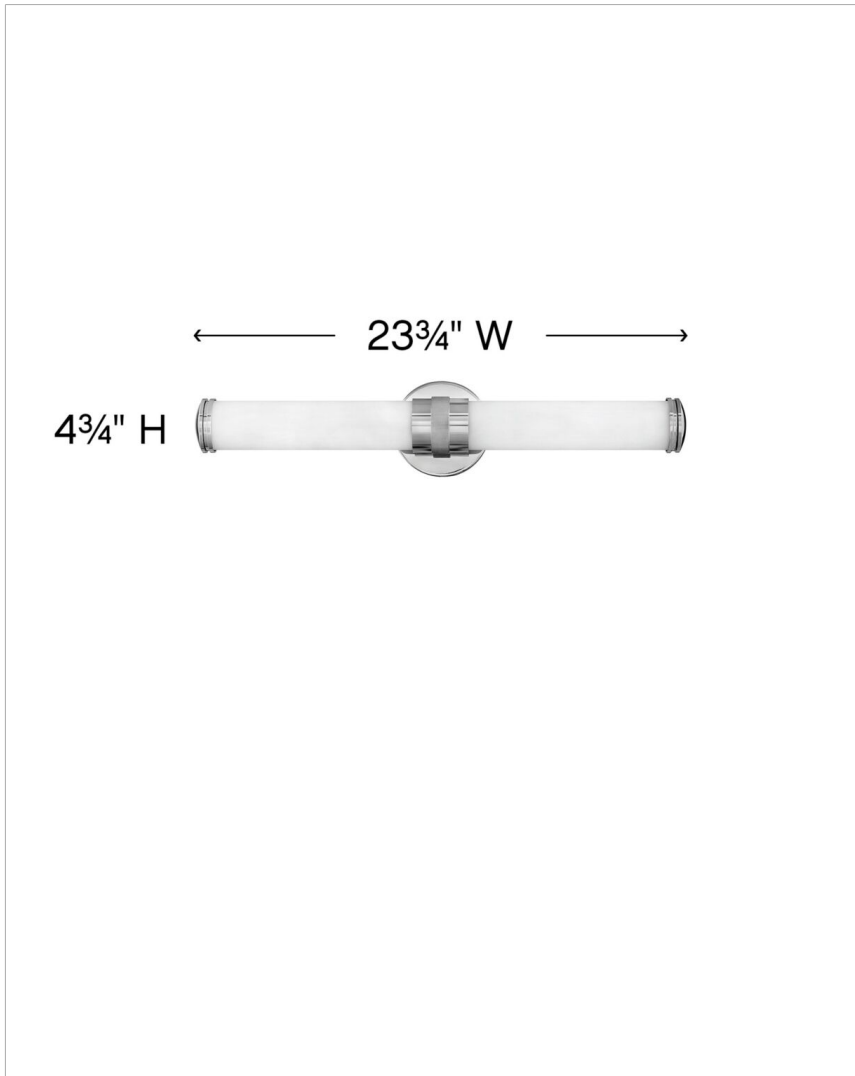

REMI

5073CM

MEDIUM LED VANITY

Remi's slim profile and sophisticated details seamlessly merge with LED technology to master both form and function. The etched white glass cylinder is finely detailed with precise, stepped end caps, and the cast knurled bracelet in luxe finish options is artfully crafted with vintage appeal. This chic, transitional design ensures Remi's ability to complement a wide variety of bath or interior spaces.

DETAILS	
FINISH:	Chrome
MATERIAL:	Aluminum
GLASS:	Etched White
DIMMABLE:	YES - CL TYPE DIMMER (SSL7A)

DIMENSIONS	
WIDTH:	23.8"
HEIGHT:	4.8"
WEIGHT:	3lb
BACK PLATE:	4.75" Dia.
EXTENSION:	3.8"
TOP TO OUTLET:	2.5"

LIGHT SOURCE	
LIGHT SOURCE:	Integrated LED
LED NAME:	LEVO98-532
WATTAGE:	36w LED *Included
VOLTAGE:	120v
COLOR TEMP:	3000
LUMENS:	2450
CRI:	93
INCANDESCENT EQUIVALENCY:	4 x 60w
DIMMABLE:	YES - CL TYPE DIMMER (SSL7A)

SHIPPING	
CARTON LENGTH:	26
CARTON WIDTH:	7
CARTON HEIGHT:	10.5
CARTON WEIGHT:	4.5

PRODUCT DETAILS:

- Fixture can be mounted horizontally.
- Distinctive mid-century modern elements merge with sleek and timeless forms for a vintage vibe with modern flair
- Suitable for use in damp locations as defined by NEC and CEC. Meets United States UL Underwriters Laboratories & CSA Canadian Standards Association Product Safety Standards.
- Sparkling chrome with reflective finish
- LED components carry a 5-year limited warranty
- Fixture can be mounted vertically
- ADA compliant
- Exclusively available in High Performance LED