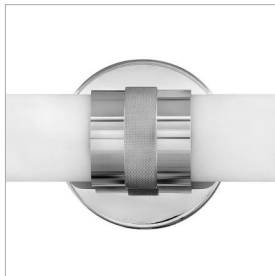

### MEDIUM LED VANITY

Remi's slim profile and sophisticated details seamlessly merge with LED technology to master both form and function. The etched white glass cylinder is finely detailed with precise, stepped end caps, and the cast knurled bracelet in luxe finish options is artfully crafted with vintage appeal. This chic, transitional design ensures Remi's ability to complement a wide variety of bath or interior spaces.

DETAILS	
FINISH:	Chrome
MATERIAL:	Aluminum
GLASS:	Etched White
DIMMABLE:	YES - CL TYPE DIMMER (SSL7A)

DIMENSIONS	
WIDTH:	23.8"
HEIGHT:	4.8"
WEIGHT:	3lb
BACK PLATE:	4.75" Dia.
EXTENSION:	3.8"
TOP TO OUTLET:	2.5"

#### PRODUCT DETAILS:

- Fixture can be mounted horizontally.
- Distinctive mid-century modern elements merge with sleek and timeless forms for a vintage vibe with modern flair
- Suitable for use in damp locations as defined by NEC and CEC. Meets United States UL Underwriters Laboratories & CSA Canadian Standards Association Product Safety Standards.
- Sparkling chrome with reflective finish
- LED components carry a 5-year limited warranty
- Fixture can be mounted vertically
- ADA compliant
- Exclusively available in High Performance LED