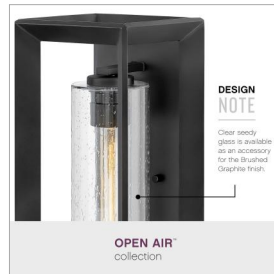

RHODES

29302BGR-LL

MEDIUM WALL MOUNT LANTERN

Rhodes exudes warmth and a handsome appeal with a clean transitional design and generous proportions. Perfectly suited for either exterior or interior spaces, the Warm Bronze and Brushed Graphite finishes perfectly complement the robust framework.

DETAILS	
FINISH:	Brushed Graphite
MATERIAL:	Metal
GLASS:	Etched Opal
DIMMABLE:	YES - CL TYPE DIMMER (SSL7A)

DIMENSIONS	
WIDTH:	7"
HEIGHT:	16.8"
WEIGHT:	7lb
BACK PLATE:	6.75"W X 16.25"H
EXTENSION:	7"
TOP TO OUTLET:	8.25"

LIGHT SOURCE	
LIGHT SOURCE:	Socketed
LED NAME:	E26T10LED5W27
VOLTAGE:	120v
COLOR TEMP:	2700
LUMENS:	450
CRI:	90
INCANDESCENT EQUIVALENCY:	1 x 40w
DIMMABLE:	YES - CL TYPE DIMMER (SSL7A)

SHIPPING	
CARTON LENGTH:	10
CARTON WIDTH:	10
CARTON HEIGHT:	20
CARTON WEIGHT:	9

PRODUCT DETAILS:

- Images are for reference purpose only and may not be pictured with the specified LED filament bulb
- Suitable for use in wet (outdoor direct rain) locations as defined by NEC and CEC. Meets United States UL Underwriters Laboratories & CSA Canadian Standards Association Product Safety Standards
- Meets California Energy Commission Title regulations/JA8 when using the included LED bulb
- 2-year finish warranty
- LED Bulbs carry a 3-year limited warranty
- Angular lines, a bold finish and robust details create an industrial edge to add flair to any type of facade
- Clear Seedy glass available, R29306CLRSYD

HINKLEY

HINKLEY
33000 Pin Oak Parkway
Avon Lake, OH 44012

PHONE: (440) 653-5500
Toll Free: 1 (800) 446-5539

hinkley.com