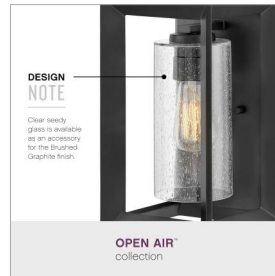

RHODES

29300BGR-LL

SMALL WALL MOUNT LANTERN

Rhodes exudes warmth and a handsome appeal with a clean transitional design and generous proportions. Perfectly suited for either exterior or interior spaces, the Warm Bronze and Brushed Graphite finish perfectly complement the robust framework.

DETAILS	
FINISH:	Brushed Graphite
MATERIAL:	Metal
GLASS:	Etched Opal

DIMENSIONS	
WIDTH:	7.3"
HEIGHT:	13"
WEIGHT:	6lb
BACK PLATE:	6.75"W X 12.25"H
EXTENSION:	7"
TOP TO OUTLET:	6.25"

LIGHT SOURCE	
LIGHT SOURCE:	LED Lamp
LED NAME:	E26T10LED5W27
VOLTAGE:	120v
COLOR TEMP:	2700
LUMENS:	450
CRI:	90
INCANDESCENT EQUIVALENCY:	1 x 40w
DIMMABLE:	Yes - CL Type Dimmer (SSL7A)

SHIPPING	
CARTON LENGTH:	10
CARTON WIDTH:	10
CARTON HEIGHT:	17.5
CARTON WEIGHT:	7

PRODUCT DETAILS:

- Images are for reference purpose only and may not be pictured with the specified LED filament bulb.
- Suitable for use in wet (outdoor direct rain or sprinkler) locations as defined by NEC and CEC. Meets United States UL Underwriters Laboratories & CSA Canadian Standards Association Product Safety Standards
- Meets California Energy Commission Title regulations/JA8 when using the included LED bulb
- 2 year finish warranty
- LED Bulbs carry a 3-year limited warranty
- Angular lines, a bold finish and robust details create an industrial edge to add flair to any type of façade
- Clear Seedy glass available, R29306CLRSYD
- Rich gray tone