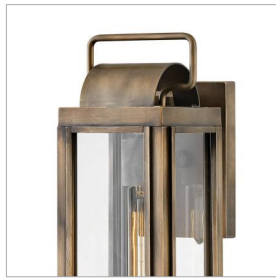

Heritage
COLLECTION

SAG HARBOR

2840BU-LL

MEDIUM WALL MOUNT LANTERN

Sag Harbor unites updated elements with time-tested details. A simple, clean cage design in a Burnished Bronze or Black with Burnished Bronze finish anchors a knurled brass socket to forge an unforgettable mixed-metal look. The durable aluminum construction, combined with clear glass panels, creates a beacon of enduring style.

DETAILS	
FINISH:	Burnished Bronze
MATERIAL:	Aluminum
GLASS:	Clear
DIMMABLE:	YES - CL TYPE DIMMER (SSL7A)

DIMENSIONS	
WIDTH:	5.5"
HEIGHT:	16.3"
WEIGHT:	10.5lb
BACK PLATE:	4.5"W X 7"H
EXTENSION:	7.5"
TOP TO OUTLET:	5.75"

LIGHT SOURCE	
LIGHT SOURCE:	Socketed
LED NAME:	E26T102247CL
WATTAGE:	1-2w Med. LED *Included
VOLTAGE:	120v
LUMENS:	160
CRI:	90
INCANDESCENT EQUIVALENCY:	1 x 25w
DIMMABLE:	YES - CL TYPE DIMMER (SSL7A)

SHIPPING	
CARTON LENGTH:	12
CARTON WIDTH:	8.5
CARTON HEIGHT:	19
CARTON WEIGHT:	7.3

PRODUCT DETAILS:

- Images are for reference purpose only and may not be pictured with the specified LED filament bulb
- Wet Rated
- Outdoor finishes carry a 2-year warranty
- LED Bulbs carry a 3-year limited warranty
- Classic lines and heritage details complement traditional architecture
- Mounted at a point of entry, wall mount lights provide safety and security with a welcoming element
- Aluminum material ensures this piece can withstand strenuous outdoor conditions
- Lumiglo™ LED bulb included for softer light with a warm ambient glow