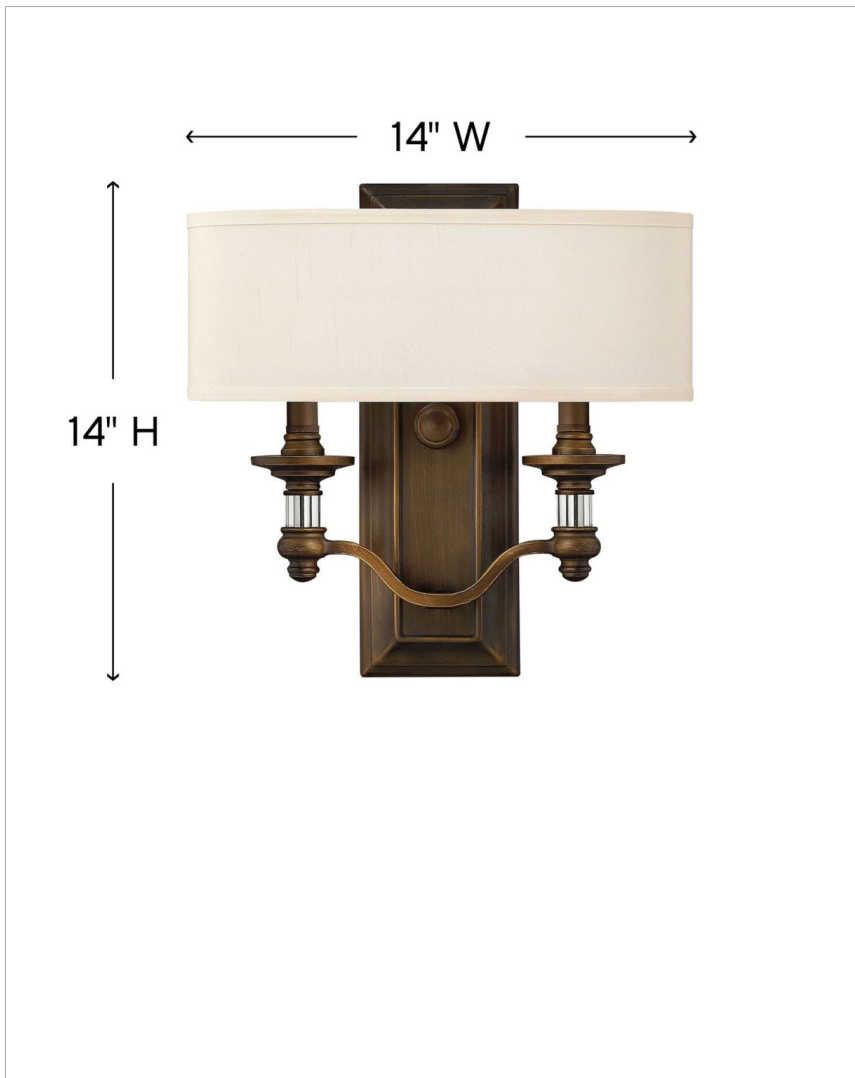

SUSSEX

4900EZ

TWO LIGHT SCONCE

Sussex offers traditional charm with an edge of modern luxury. The English Bronze finish, ivory fabric hardback shade, clear glass columns and candles adds to its sophistication.

DETAILS	
FINISH:	English Bronze
MATERIAL:	Metal
SHADE:	Ivory Fabric Hardback

DIMENSIONS	
WIDTH:	14"
HEIGHT:	14"
WEIGHT:	3 lbs.
BACK PLATE:	4.75"W X 14"H
EXTENSION:	4"
TOP TO OUTLET:	7"

LIGHT SOURCE	
LIGHT SOURCE:	Socket
WATTAGE:	2-60w Cand.
VOLTAGE:	120v

SHIPPING	
CARTON LENGTH:	16"
CARTON WIDTH:	7"
CARTON HEIGHT:	17"
CARTON WEIGHT:	5 lbs.

PRODUCT DETAILS:

- Suitable for use in dry (indoor) locations as defined by NEC and CEC. Meets United States UL Underwriters Laboratories & CSA Canadian Standards Association Product Safety Standards
- Fixture is ADA compliant and adheres to the standards and guidelines listed by the Americans with Disabilities Act.
- Classic, elegant lines and timeless details enhance a traditional space
- Bold and robust dark bronze finish