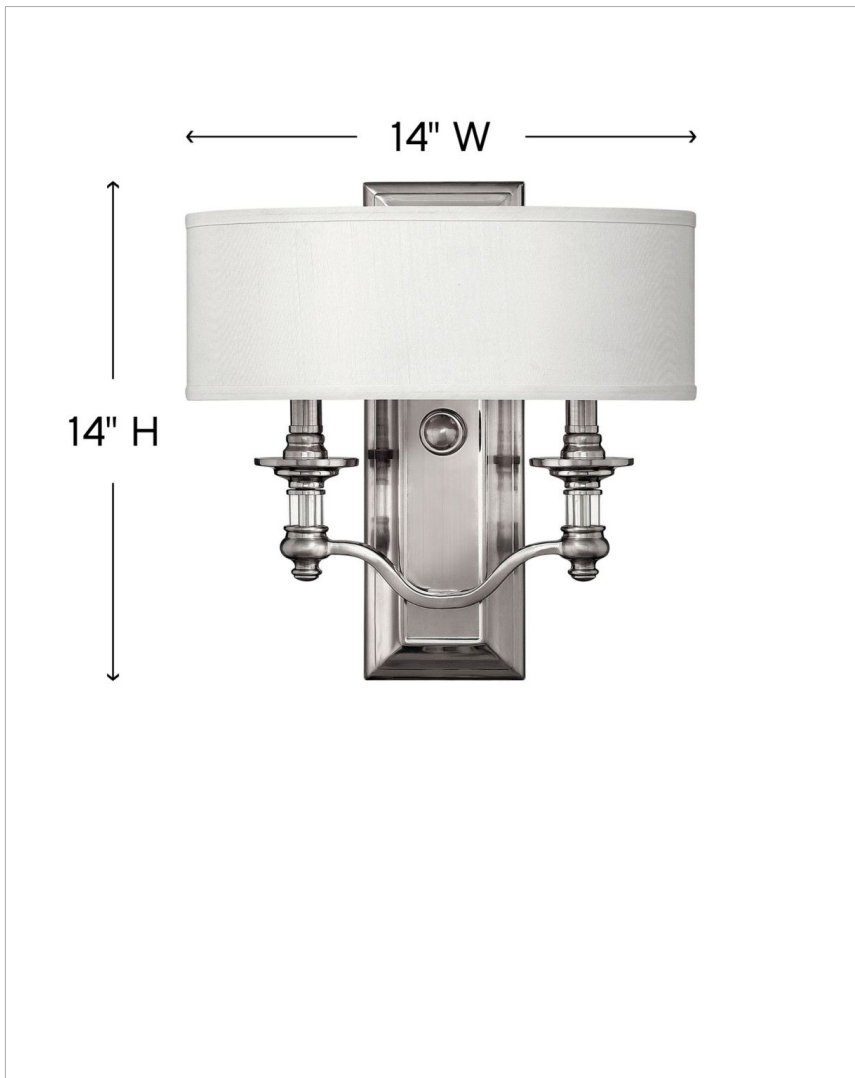

SUSSEX

4900BN

TWO LIGHT SCONCE

Sussex offers traditional charm with an edge of modern luxury. The Brushed Nickel finish, white fabric hardback shade, clear glass columns and candles adds to its sophistication.

DETAILS	
FINISH:	Brushed Nickel
MATERIAL:	Metal
SHADE:	White Fabric Hardback
DIMMABLE:	No

DIMENSIONS	
WIDTH:	14"
HEIGHT:	14"
WEIGHT:	3lb
BACK PLATE:	4.75"W X 14"H
EXTENSION:	4"
TOP TO OUTLET:	7"

LIGHT SOURCE	
LIGHT SOURCE:	Socketed
WATTAGE:	2-5w Cand. LED, 60w Equiv. or 2-60w Cand.
VOLTAGE:	120v

SHIPPING	
CARTON LENGTH:	16
CARTON WIDTH:	7
CARTON HEIGHT:	17
CARTON WEIGHT:	5

PRODUCT DETAILS:

- Suitable for use in dry (indoor) locations as defined by NEC and CEC. Meets United States UL Underwriters Laboratories & CSA Canadian Standards Association Product Safety Standards.
- ADA compliant
- Classic, elegant lines and timeless details enhance a traditional space