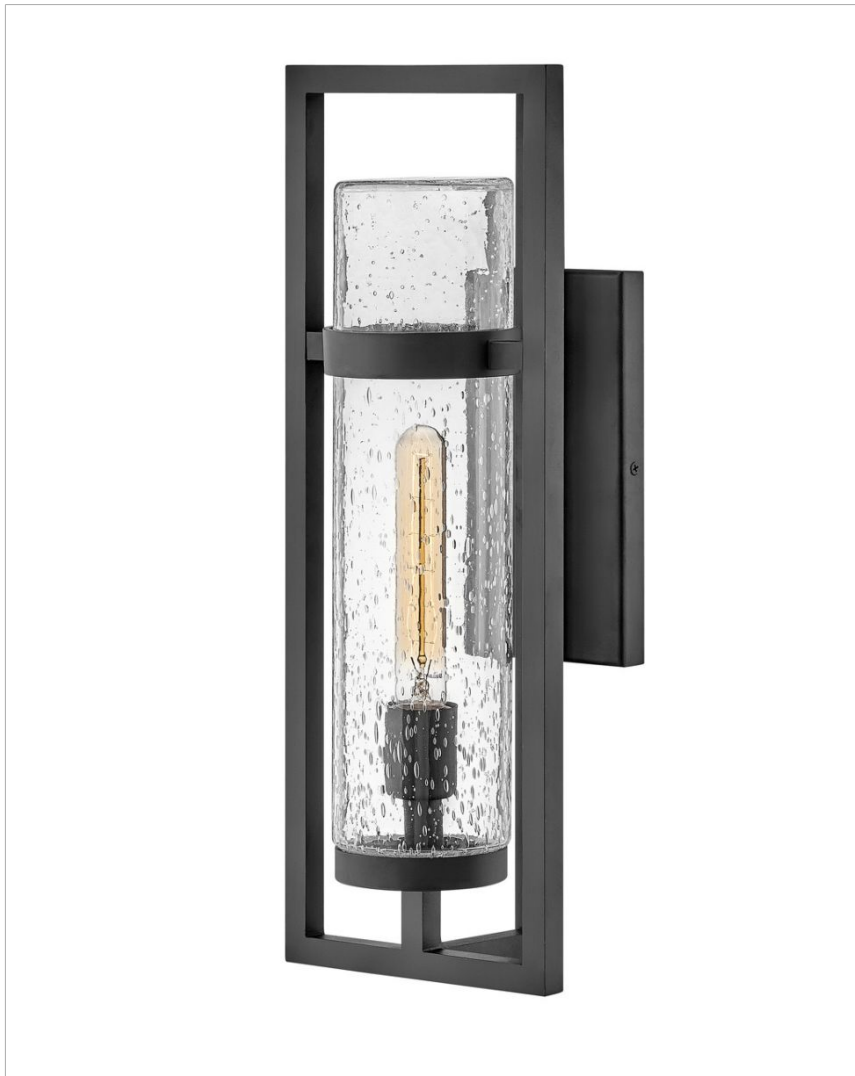

CORDILLERA

14904BK

MEDIUM WALL MOUNT LANTERN

Chic and contemporary, Cordillera hits the mark. Its tubular glass is surrounded by a sleek, slim frame conveying the ultimate look for modern styling. Available in a striking Black or Burnished Bronze finish, Cordillera is a seamless addition to all outdoor and interior styles. Vintage style filaments recommended to complete the statement look.

DETAILS	
FINISH:	Black
MATERIAL:	Aluminum
GLASS:	Clear Seedy

DIMENSIONS	
WIDTH:	7.5"
HEIGHT:	20"
WEIGHT:	6.1 lbs.
BACK PLATE:	4.75"W X 9"H
EXTENSION:	7"
TOP TO OUTLET:	9"

LIGHT SOURCE	
LIGHT SOURCE:	Socket
WATTAGE:	1-100w Med.
VOLTAGE:	120v

SHIPPING	
CARTON LENGTH:	10.2"
CARTON WIDTH:	9.9"
CARTON HEIGHT:	23.8"
CARTON WEIGHT:	7.3 lbs.

PRODUCT DETAILS:

- Mounting hardware is hidden on the backplate to ensure a clean silhouette.
- Suitable for use in wet (interior direct splash and outdoor direct rain or sprinkler) locations as defined by NEC and CEC. Meets United States UL Underwriters Laboratories & CSA Canadian Standards Association Product Safety Standards
- Ideal for vintage filament bulbs (not included)
- 2 year finish warranty
- Bold lines and a clean, minimalist style complement contemporary architecture
- Striking black finish enhances design
- Please refer to Hinkley's Warranty for complete product warranty details; some warranty limitations may apply.