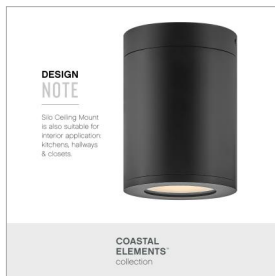

**COASTAL
ELEMENTS™**
collection

SILO

13592BK-LL

EXTRA SMALL FLUSH MOUNT

The perfect addition to Modern Coastal, Silo's compact design blends simple and long-lasting practicality. Built to stand up to harsh climates and available in three rust and corrosion-resistant finishes, Silo is available in a downlight-only option to meet dark sky compliance, an up and downlight for additional wall washing, and a small flush mount.

DETAILS	
FINISH:	Black
MATERIAL:	Composite
GLASS:	Etched Lens
DIMMABLE:	YES, CL TYPE DIMMER (SSL7A)

DIMENSIONS	
WIDTH:	5"
HEIGHT:	7"
WEIGHT:	1.6lb

LIGHT SOURCE	
LIGHT SOURCE:	Socketed
LED NAME:	GU10LED-3K
VOLTAGE:	120v
COLOR TEMP:	3000
LUMENS:	500
CRI:	80
INCANDESCENT EQUIVALENCY:	1 x 50w
DIMMABLE:	YES, CL TYPE DIMMER (SSL7A)

SHIPPING	
CARTON LENGTH:	7.3
CARTON WIDTH:	7.3
CARTON HEIGHT:	9.6
CARTON WEIGHT:	2.1

PRODUCT DETAILS:

- Suitable for use in damp locations as defined by NEC and CEC. Meets United States UL Underwriters Laboratories & CSA Canadian Standards Association Product Safety Standards.
- Fixture is Dark Sky compliant and engineered to minimize light glare upward into the night sky
- Meets California Energy Commission Title regulations/JA8 when using the included LED bulb
- Suitable for use in both interior and outdoor spaces.
- LED Bulbs carry a 3-year limited warranty
- 5-year finish warranty
- The Coastal Elements Collection offers versatile designs, constructed of composite materials and coated with anti-fading finishes, for maximum durability in harsh climates
- Bold lines and a clean, minimalist style complement contemporary architecture