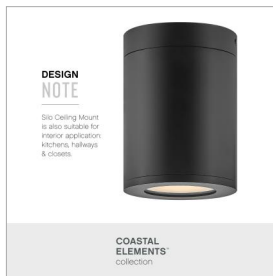

PRODUCT DETAILS:

- 5-year finish warranty
- Suitable for use in damp locations as defined by NEC and CEC. Meets United States UL Underwriters Laboratories & CSA Canadian Standards Association Product Safety Standards.
- LED Bulbs carry a 3-year limited warranty
- The Coastal Elements Collection offers versatile designs, constructed of composite materials and coated with anti-fading finishes, for maximum durability in harsh climates
- Suitable for use in both interior and outdoor spaces.
- Bold lines and a clean, minimalist style complement contemporary architecture
- Fixture is Dark Sky compliant and engineered to minimize light glare upward into the night sky

HINKLEY

HINKLEY
33000 Pin Oak Parkway
Avon Lake, OH 44012

PHONE: (440) 653-5500
Toll Free: 1 (800) 446-5539

hinkley.com