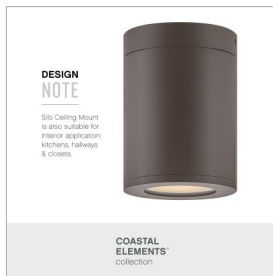

**COASTAL
ELEMENTS™**
collection

SILO

13592AZ-LL

EXTRA SMALL FLUSH MOUNT

The perfect addition to Modern Coastal, Silo's compact design blends simple and long-lasting practicality. Built to stand up to harsh climates and available in three rust and corrosion-resistant finishes, Silo is available in a downlight-only option to meet dark sky compliance, an up and downlight for additional wall washing, and a small flush mount.

DETAILS	
FINISH:	Architectural Bronze
MATERIAL:	Composite
GLASS:	Etched Lens
DIMMABLE:	YES - CL TYPE DIMMER (SSL7A)

DIMENSIONS	
WIDTH:	5"
HEIGHT:	7"
WEIGHT:	1.6lb

LIGHT SOURCE	
LIGHT SOURCE:	Socketed
LED NAME:	GU10LED-3K
WATTAGE:	1-6.50w GU10 LED *Included
VOLTAGE:	120v
COLOR TEMP:	3000
LUMENS:	500
CRI:	80
INCANDESCENT EQUIVALENCY:	1 x 50w
DIMMABLE:	YES - CL TYPE DIMMER (SSL7A)

SHIPPING	
CARTON LENGTH:	7.3
CARTON WIDTH:	7.3
CARTON HEIGHT:	9.6
CARTON WEIGHT:	2.1

PRODUCT DETAILS:

- Suitable for use in damp locations as defined by NEC and CEC. Meets United States UL Underwriters Laboratories & CSA Canadian Standards Association Product Safety Standards.
- Fixture is Dark Sky compliant and engineered to minimize light glare upward into the night sky
- Meets California Energy Commission Title regulations/JA8 when using the included LED bulb
- LED Bulbs carry a 3-year limited warranty
- 5-year finish warranty
- The Coastal Elements Collection offers versatile designs, constructed of composite materials and coated with anti-fading finishes, for maximum durability in harsh climates
- Bold lines and a clean, minimalist style complement contemporary architecture