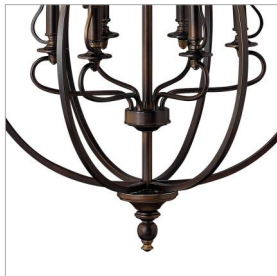

PLYMOUTH

4259OB

LARGE OPEN FRAME TWO TIER

Classic never goes out of style. Plymouth's sweeping arms and vintage inspired candle sleeves with curved cast detailing are enhanced by the hand-rubbed Olde Bronze finish.

DETAILS	
FINISH:	Olde Bronze
MATERIAL:	Metal
SLOPE DEGREE:	90
DIMMABLE:	YES - WITH DIMMABLE LAMP (NOT INCLUDED)

DIMENSIONS	
WIDTH:	30"
HEIGHT:	55.5"
WEIGHT:	42lb

LIGHT SOURCE	
LIGHT SOURCE:	Socketed
WATTAGE:	9-5w Cand. LED, 90w Equiv. or 9-60w Cand.
VOLTAGE:	120v

MOUNTING	
CANOPY:	5.5" Dia.
LEAD WIRE:	1 X 144"

SHIPPING	
CARTON LENGTH:	31
CARTON WIDTH:	31
CARTON HEIGHT:	44
CARTON WEIGHT:	48

PRODUCT DETAILS:

- Suitable for use in dry (indoor) locations as defined by NEC and CEC. Meets United States UL Underwriters Laboratories & CSA Canadian Standards Association Product Safety Standards.
- Classic, elegant lines and timeless details enhance a traditional space
- This item may be hung on a sloped ceiling
- Fixture weighs over 50lbs. Must be supported independently of the outlet box unless the outlet box is UL listed for the appropriate weight.