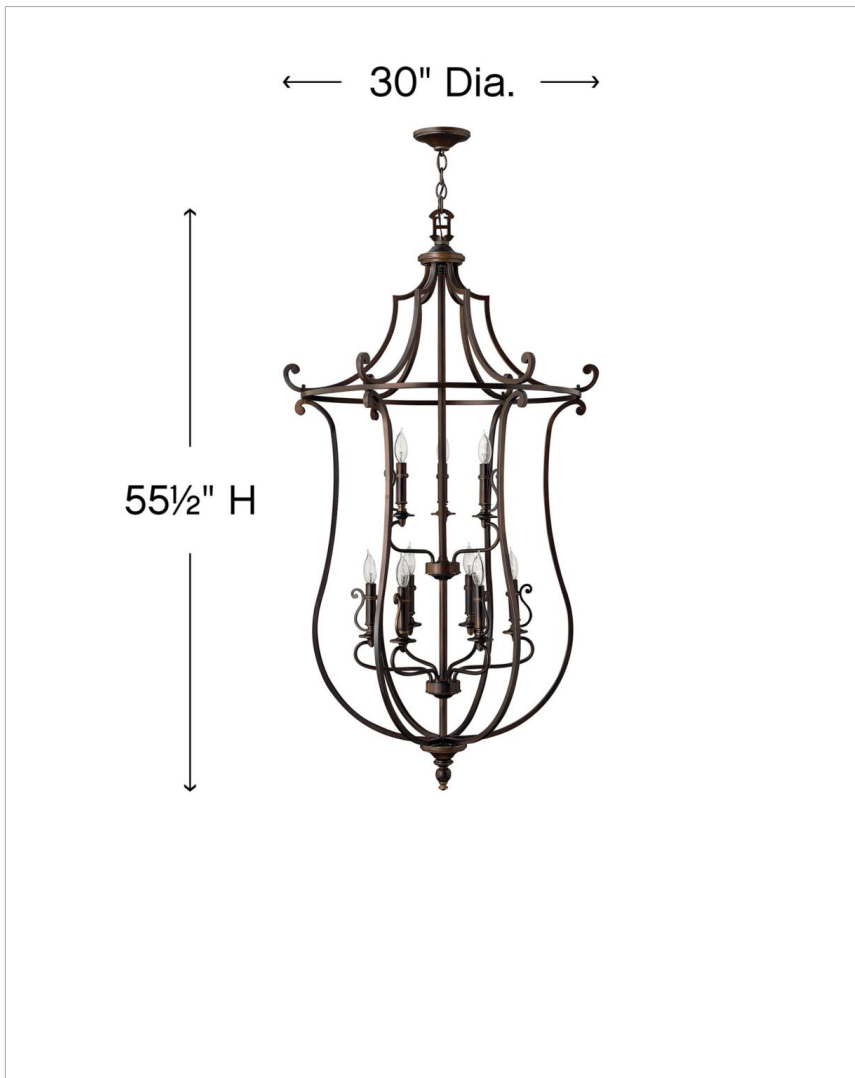

PLYMOUTH

4259OB

LARGE OPEN FRAME TWO TIER

Classic never goes out of style. Plymouth's sweeping arms and vintage inspired candle sleeves with curved cast detailing are enhanced by the hand-rubbed Olde Bronze finish.

DETAILS	
FINISH:	Olde Bronze
MATERIAL:	Metal
SLOPE DEGREE:	90
DIMMABLE:	YES - WITH DIMMABLE LAMP (NOT INCLUDED)

DIMENSIONS	
WIDTH:	30"
HEIGHT:	55.5"
WEIGHT:	42lb

LIGHT SOURCE	
LIGHT SOURCE:	Socketed
WATTAGE:	9-5w Cand. LED, 90w Equiv. or 9-60w Cand.
VOLTAGE:	120v

MOUNTING	
CANOPY:	5.5" Dia.
LEAD WIRE:	1 X 144"

SHIPPING	
CARTON LENGTH:	31
CARTON WIDTH:	31
CARTON HEIGHT:	44
CARTON WEIGHT:	48

PRODUCT DETAILS:

- Suitable for use in dry (indoor) locations as defined by NEC and CEC. Meets United States UL Underwriters Laboratories & CSA Canadian Standards Association Product Safety Standards.
- Classic, elegant lines and timeless details enhance a traditional space
- This item may be hung on a sloped ceiling
- Fixture weighs over 50lbs. Must be supported independently of the outlet box unless the outlet box is UL listed for the appropriate weight.