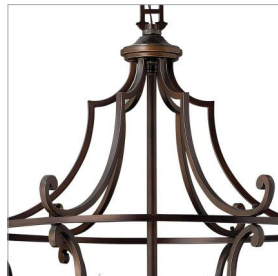

PLYMOUTH

4259OB

LARGE OPEN FRAME TWO TIER

Classic never goes out of style. Plymouth's sweeping arms and vintage inspired candle sleeves with curved cast detailing are enhanced by the hand-rubbed Olde Bronze finish.

DETAILS	
FINISH:	Olde Bronze
MATERIAL:	Metal
SLOPE DEGREE:	90
DIMMABLE:	YES - WITH DIMMABLE LAMP (NOT INCLUDED)

DIMENSIONS	
WIDTH:	30"
HEIGHT:	55.5"
WEIGHT:	42lb

LIGHT SOURCE	
LIGHT SOURCE:	Socketed
WATTAGE:	9-5w Cand. LED, 90w Equiv. or 9-60w Cand.
VOLTAGE:	120v

MOUNTING	
CANOPY:	5.5" Dia.
LEAD WIRE:	1 X 144"

SHIPPING	
CARTON LENGTH:	31
CARTON WIDTH:	31
CARTON HEIGHT:	44
CARTON WEIGHT:	48

PRODUCT DETAILS:

- Suitable for use in dry (indoor) locations as defined by NEC and CEC. Meets United States UL Underwriters Laboratories & CSA Canadian Standards Association Product Safety Standards.
- Classic, elegant lines and timeless details enhance a traditional space
- This item may be hung on a sloped ceiling
- Fixture weighs over 50lbs. Must be supported independently of the outlet box unless the outlet box is UL listed for the appropriate weight.