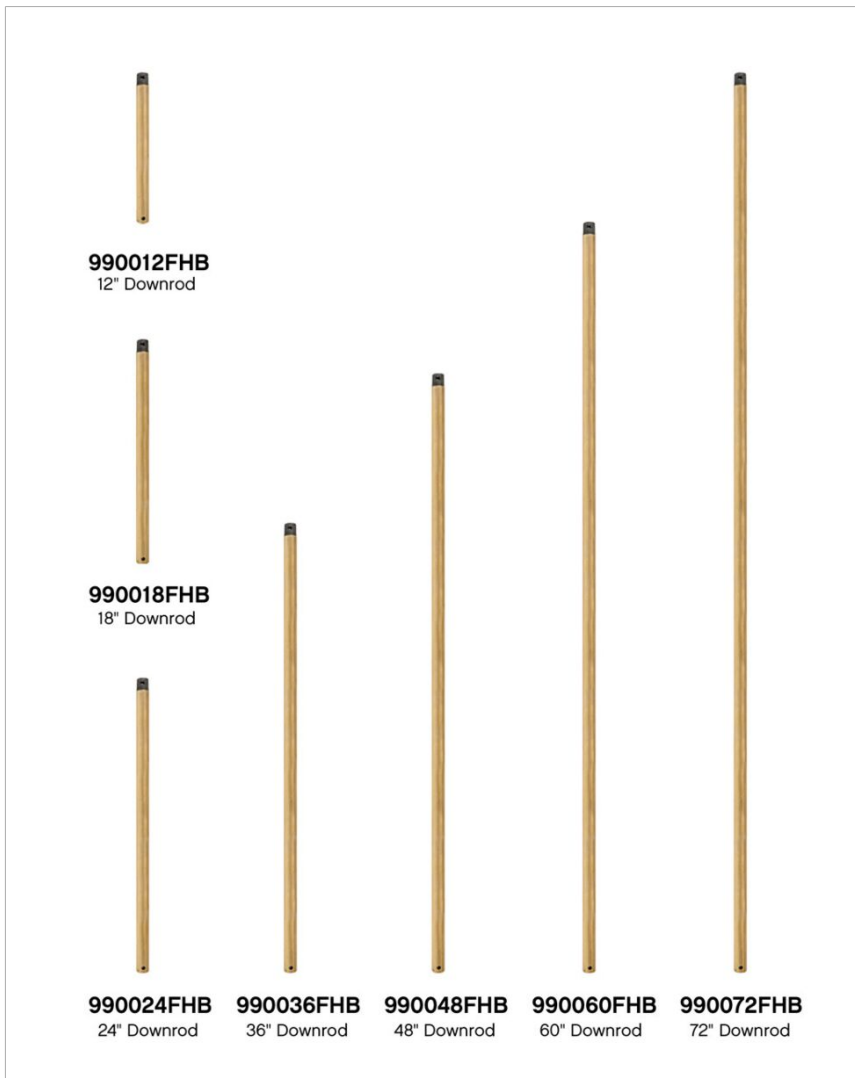

36" DOWNROD

990036FHB

36" DOWNROD

36" DOWNROD

DETAILS	
FINISH:	Heritage Brass
MATERIAL:	Steel
DIMMABLE:	DOES NOT APPLY

DIMENSIONS	
WIDTH:	1"
HEIGHT:	36"

SHIPPING	
CARTON LENGTH:	36.8
CARTON WIDTH:	1.2
CARTON HEIGHT:	1.3
CARTON WEIGHT:	2.4