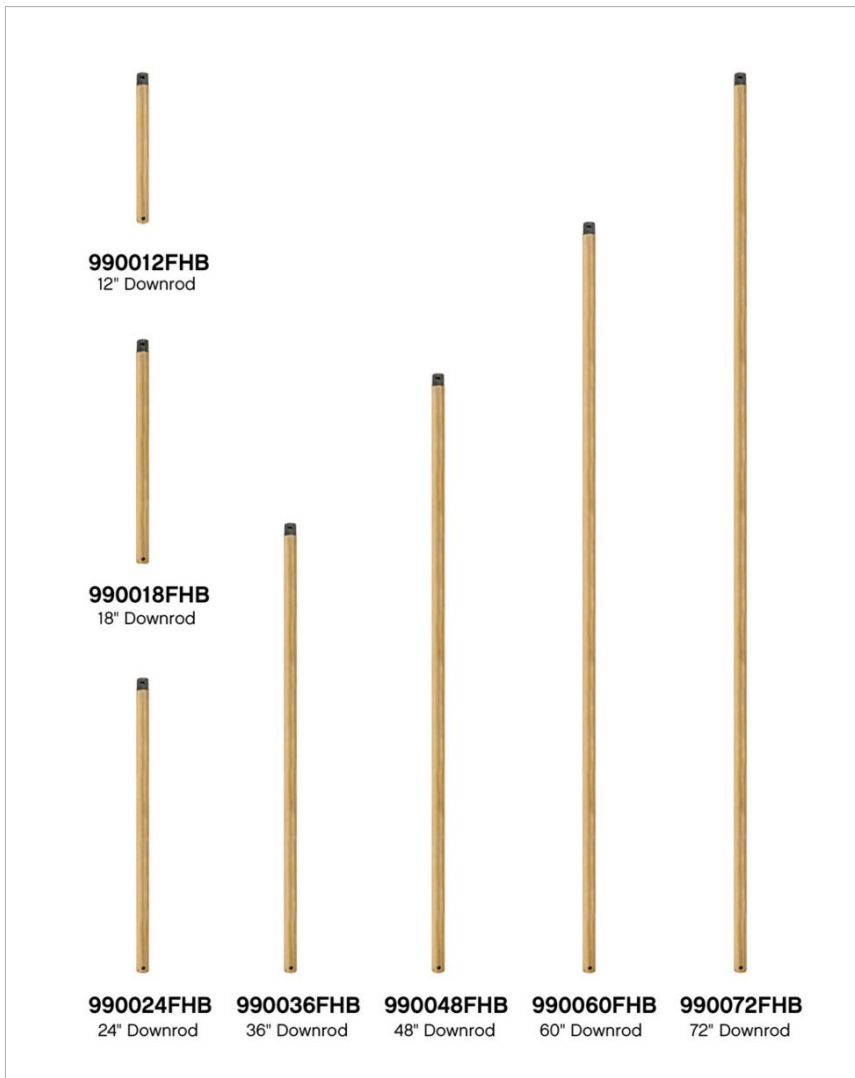

24" DOWNROD

990024FHB

24" DOWNROD

24" DOWNROD

DETAILS	
FINISH:	Heritage Brass
MATERIAL:	Steel
DIMMABLE:	DOES NOT APPLY

DIMENSIONS	
WIDTH:	1"
HEIGHT:	24"

SHIPPING	
CARTON LENGTH:	24
CARTON WIDTH:	1
CARTON HEIGHT:	1
CARTON WEIGHT:	1.7