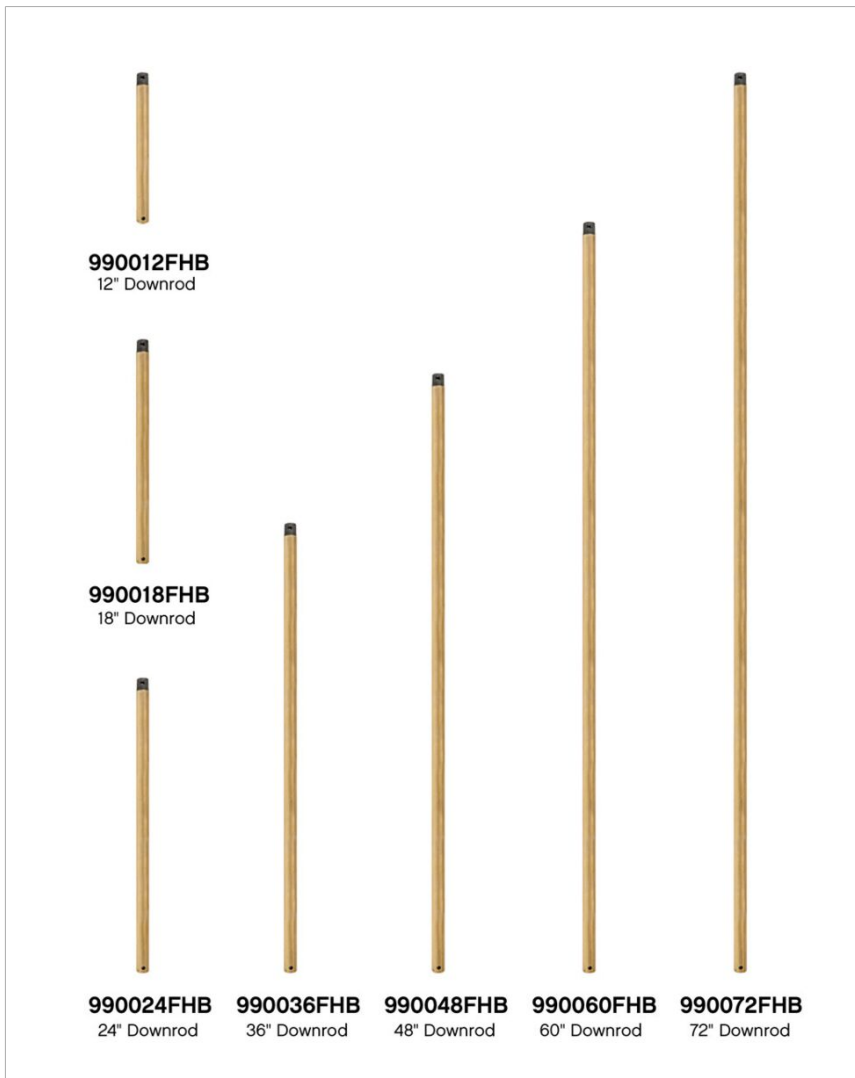

# 18" DOWNROD

## 990018FHB

18" DOWNROD

18" DOWNROD

DETAILS	
FINISH:	Heritage Brass
MATERIAL:	Steel
DIMMABLE:	DOES NOT APPLY

DIMENSIONS	
WIDTH:	1"
HEIGHT:	18"

SHIPPING	
CARTON LENGTH:	18
CARTON WIDTH:	1
CARTON HEIGHT:	1
CARTON WEIGHT:	1.2