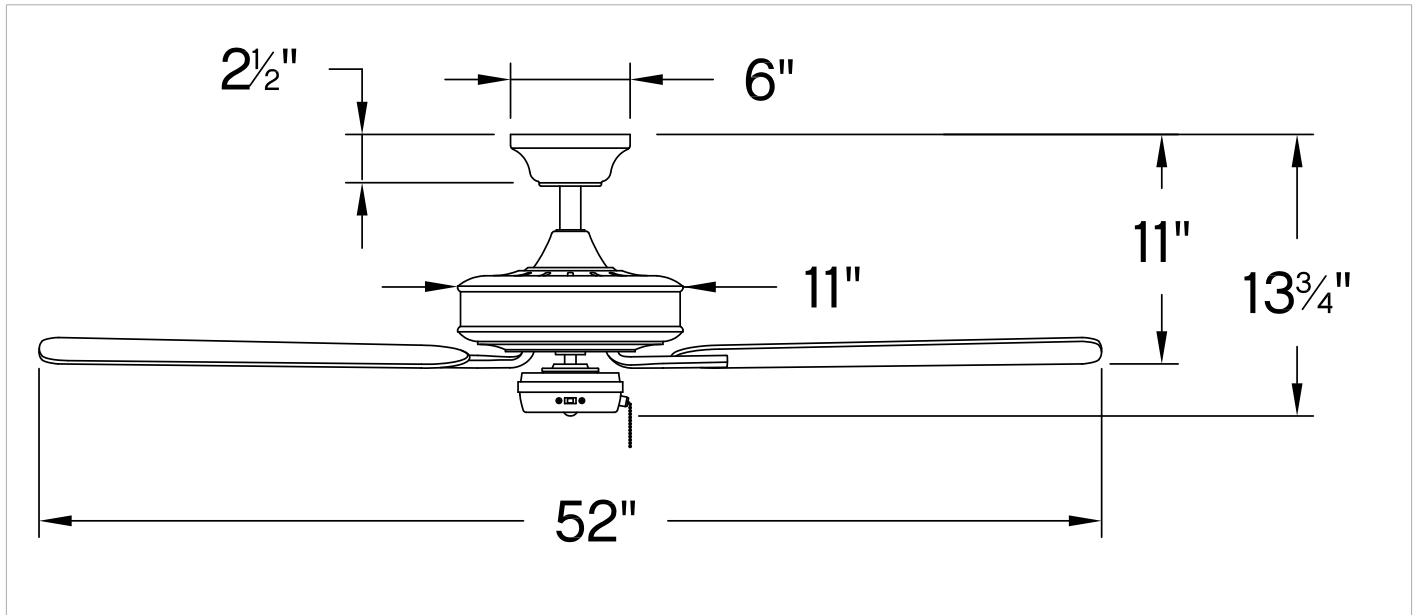

METRO

903352FMM-NIA

METRO 52" FAN

DETAILS	
FAN FINISH:	Metallic Matte Bronze
BLADE COUNT:	5
SLOPE DEGREE:	20

DIMENSIONS	
WIDTH:	52"
HEIGHT:	9.8"

LIGHT SOURCE	
VOLTAGE:	120v

MOUNTING	
CANOPY:	6" Dia.
LEAD WIRE:	1 x 76"

SHIPPING	
CARTON LENGTH:	23.2
CARTON WIDTH:	13.4
CARTON HEIGHT:	10.3

Metro evokes a sense of timeless tradition to interiors of all styles. Metro is available in Brushed Nickel with Silver or Matte Black blades, Chalk White with Chalk White or Weathered Wood blades, Matte Black with Matte Black or Walnut blades, Metallic Matte Bronze with Metallic Matte Bronze or Walnut blades. Metro is part of the Regency Collection.

PRODUCT DETAILS:

- Can be hung on a sloped ceiling
- This item includes a 4.5" down rod (other lengths of down rods are available)
- Dry Rated
- Control your fan's power, light, speed, direction, and so much more from the Hinkley Home Automation app
- Pull chain manual reverse, accessory controls available
- An optional light kit is available
- Reversible blades included; two finishes allow for easily customizable style
- Part of the Regency Series of traditional ceiling fans designed to enhance a wide variety of spaces with versatile designs and classic finishes

HINKLEY

HINKLEY
33000 Pin Oak Parkway
Avon Lake, OH 44012

PHONE: (440) 653-5500
Toll Free: 1 (800) 446-5539

hinkley.com

METRO 52" FAN

903352FMM-NIA

PERFORMANCE SPECIFICATIONS	STANDARD		DUAL MOUNT	
	HIGH SPEED	AVERAGE SPEED	HIGH SPEED	AVERAGE SPEED
Airflow	4672	3513	4553	3266
EnergyUse	57.7	35	61.8	38
EnergyCost	16	10	17	11
Efficiency	81	90	73.7	86
AMPS	0.49	0.35	0.52	0.38
RPMS	154	105	162	36