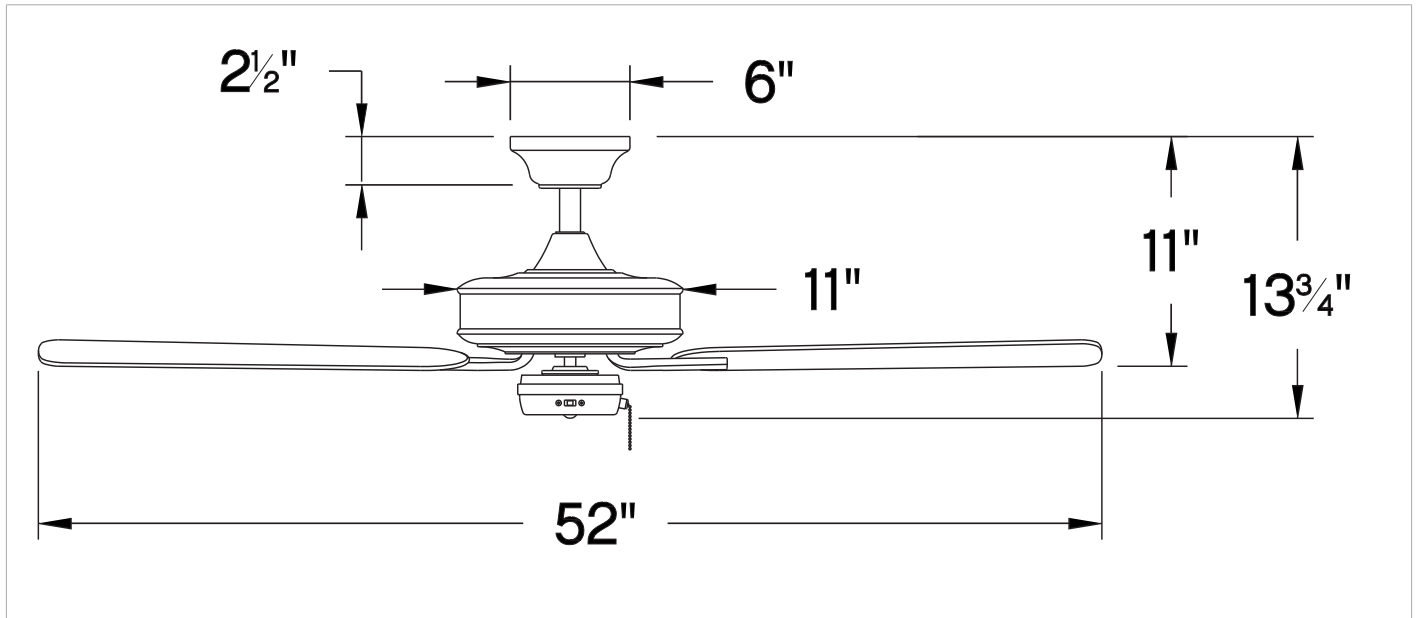

METRO WET

903352FMB-NWA

METRO WET 52" FAN

DETAILS	
FAN FINISH:	Matte Black
BLADE COUNT:	5
SLOPE DEGREE:	20

DIMENSIONS	
WIDTH:	52"
HEIGHT:	9.8"

LIGHT SOURCE	
VOLTAGE:	120v

MOUNTING	
CANOPY:	6" Dia.
LEAD WIRE:	1 X 76"

PRODUCT DETAILS:

- Can be hung on a sloped ceiling
- This item includes a 4.5" down rod (other lengths of down rods are available)
- Control your fan's power, light, speed, direction, and so much more from the Hinkley Home Automation app
- Pull chain manual reverse, accessory controls available
- An optional light kit is available
- Part of the Regency Series of traditional ceiling fans designed to enhance a wide variety of spaces with versatile designs and classic finishes
- Dual Mount design can hung directly to the canopy or with an included downrod
- Motor carries a lifetime warranty

HINKLEY

HINKLEY
33000 Pin Oak Parkway
Avon Lake, OH 44012

PHONE: (440) 653-5500
Toll Free: 1 (800) 446-5539

hinkley.com

METRO WET 52" FAN

903352FMB-NWA

PERFORMANCE SPECIFICATIONS	STANDARD		DUAL MOUNT	
	HIGH SPEED	AVERAGE SPEED	HIGH SPEED	AVERAGE SPEED
Airflow	4672	3189	4167	2884
EnergyUse	57.7	35	57.6	35
EnergyCost	16	10	16	10
Efficiency	81	90	72.3	82
AMPS	0.49	0.35	0.49	0.35
RPMS	154	105	152	34