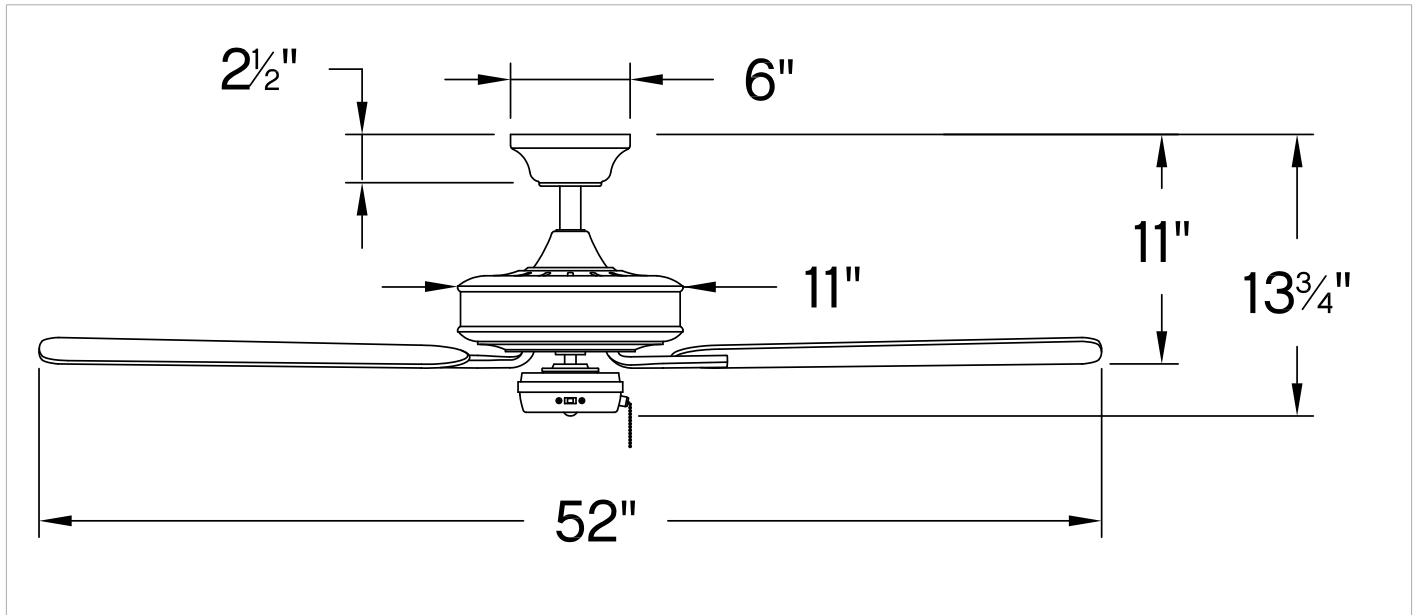

METRO 52" FAN

903352FBN-NIA

PERFORMANCE SPECIFICATIONS	STANDARD		DUAL MOUNT	
	HIGH SPEED	AVERAGE SPEED	HIGH SPEED	AVERAGE SPEED
Airflow	4672	3513	4553	3266
EnergyUse	57.7	35	61.8	38
EnergyCost	16	10	17	11
Efficiency	81	90	73.7	86
AMPS	0.49	0.35	0.52	0.38
RPMS	154	105	162	36

HINKLEY

HINKLEY
33000 Pin Oak Parkway
Avon Lake, OH 44012

PHONE: (440) 653-5500
Toll Free: 1 (800) 446-5539

hinkley.com