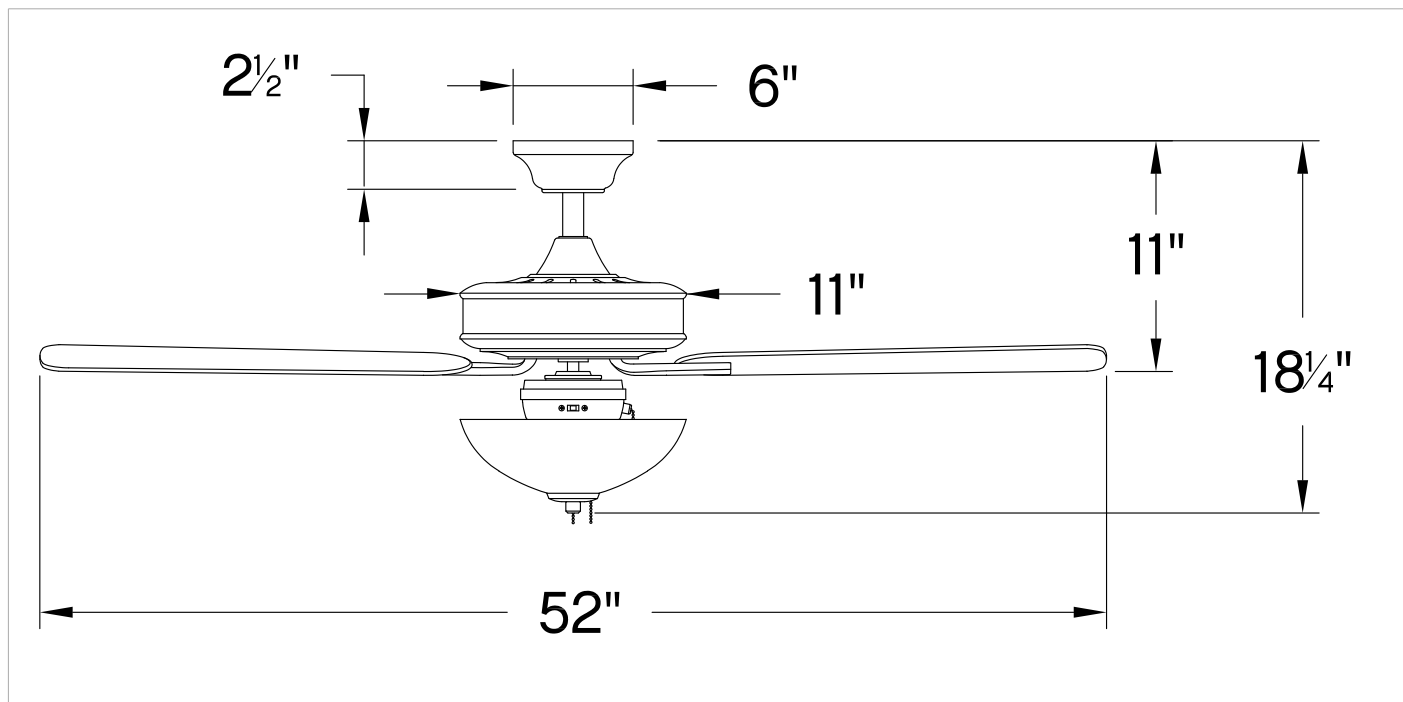

METRO ILLUMINATED 52" LED FAN

903352FBN-LIA

PERFORMANCE SPECIFICATIONS	STANDARD		DUAL MOUNT	
	HIGH SPEED	AVERAGE SPEED	HIGH SPEED	AVERAGE SPEED
Airflow	4577	3427	4443	3196
EnergyUse	58.3	36	61.8	38
EnergyCost	16	10	17	11
Efficiency	79	88	71.9	84
AMPS	0.5	0.36	0.52	0.38
RPMS	154	105	162	36

HINKLEY

HINKLEY
33000 Pin Oak Parkway
Avon Lake, OH 44012

PHONE: (440) 653-5500
Toll Free: 1 (800) 446-5539

hinkley.com