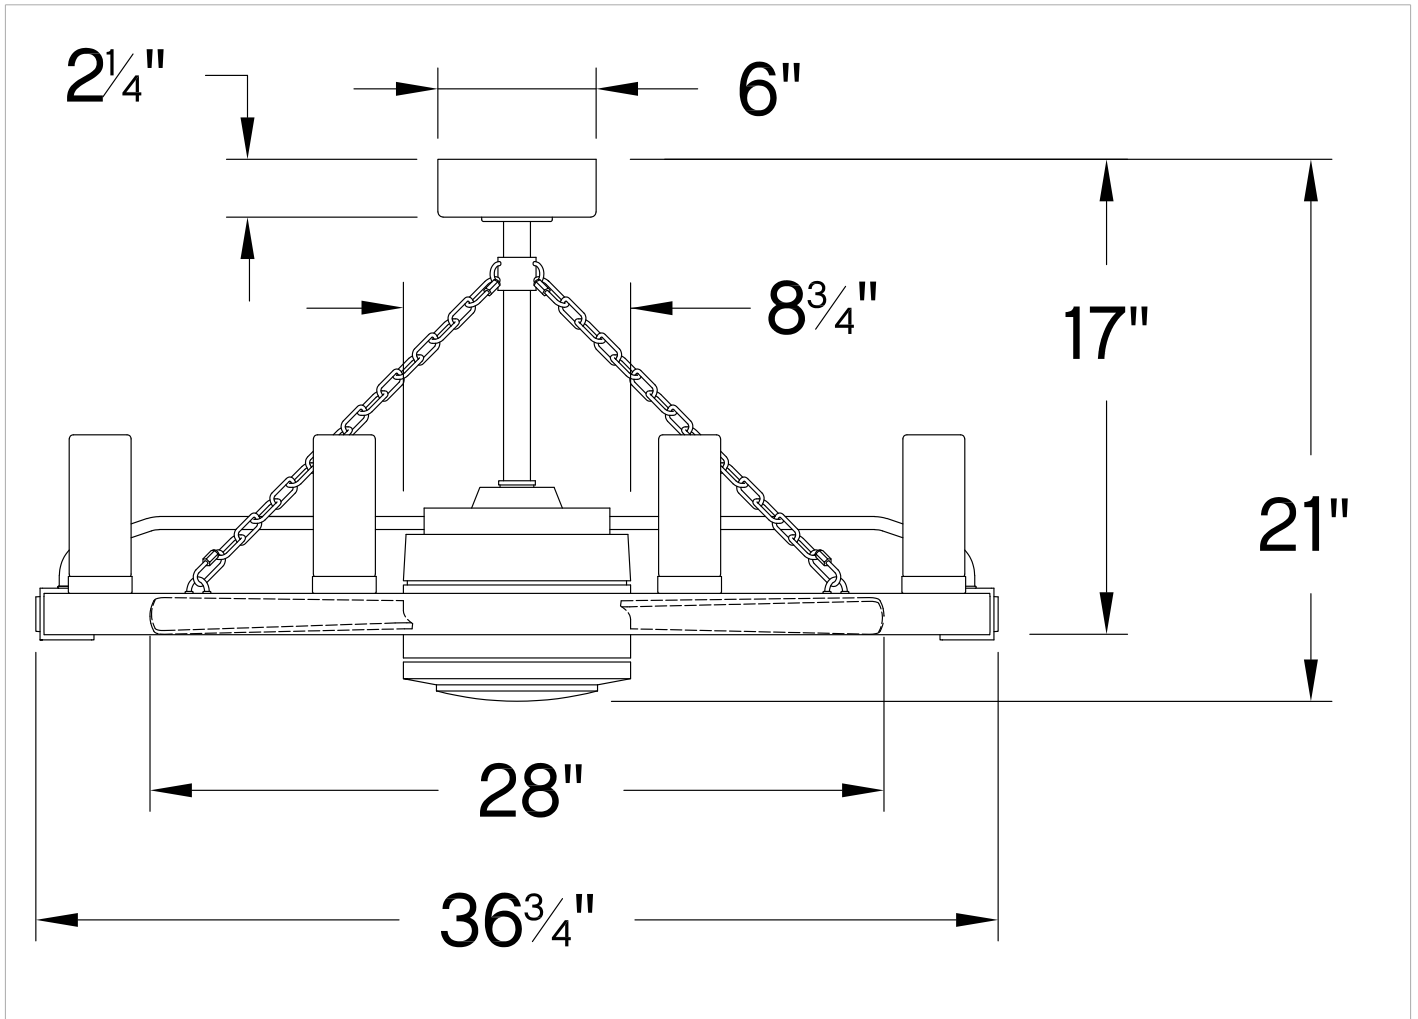

SAWYER

902928FMW-LWD

SAWYER 36" WITH 28" LED SMART
FANDELIER

DETAILS	
FAN FINISH:	Matte White
GLASS:	Clear Seedy
BLADE COUNT:	5
SLOPE DEGREE:	20

DIMENSIONS	
WIDTH:	36"
HEIGHT:	20.8"

LIGHT SOURCE	
LED NAME:	E901256LEDLMP
VOLTAGE:	120v
LUMENS:	2840
CRI:	90

MOUNTING	
CANOPY:	6" Dia.
LEAD WIRE:	1 X 76"

SHIPPING	
CARTON LENGTH:	39.7
CARTON WIDTH:	39.6
CARTON HEIGHT:	10.5

Fresh yet rustic, Sawyer will inject any outdoor living experience with the warm, cozy ambiance of an indoor setting. Available in variety of finish, accent, and blade combinations, Sawyer features durable composite materials and a versatile, wet-rated design. Operated by the HIRO control or WiFi compatible with the Hinkley App.

HINKLEY

HINKLEY
33000 Pin Oak Parkway
Avon Lake, OH 44012

PHONE: (440) 653-5500
Toll Free: 1 (800) 446-5539

hinkley.com

SAWYER 36" WITH 28" LED SMART FANDELIER

902928FMW-LWD

PERFORMANCE SPECIFICATIONS	STANDARD	
	HIGH SPEED	AVERAGE SPEED
Airflow	2432	1637
EnergyUse	10.7	8
EnergyCost	3	2
Efficiency	227	201
AMPS	0.19	0.12
RPMS	319	211