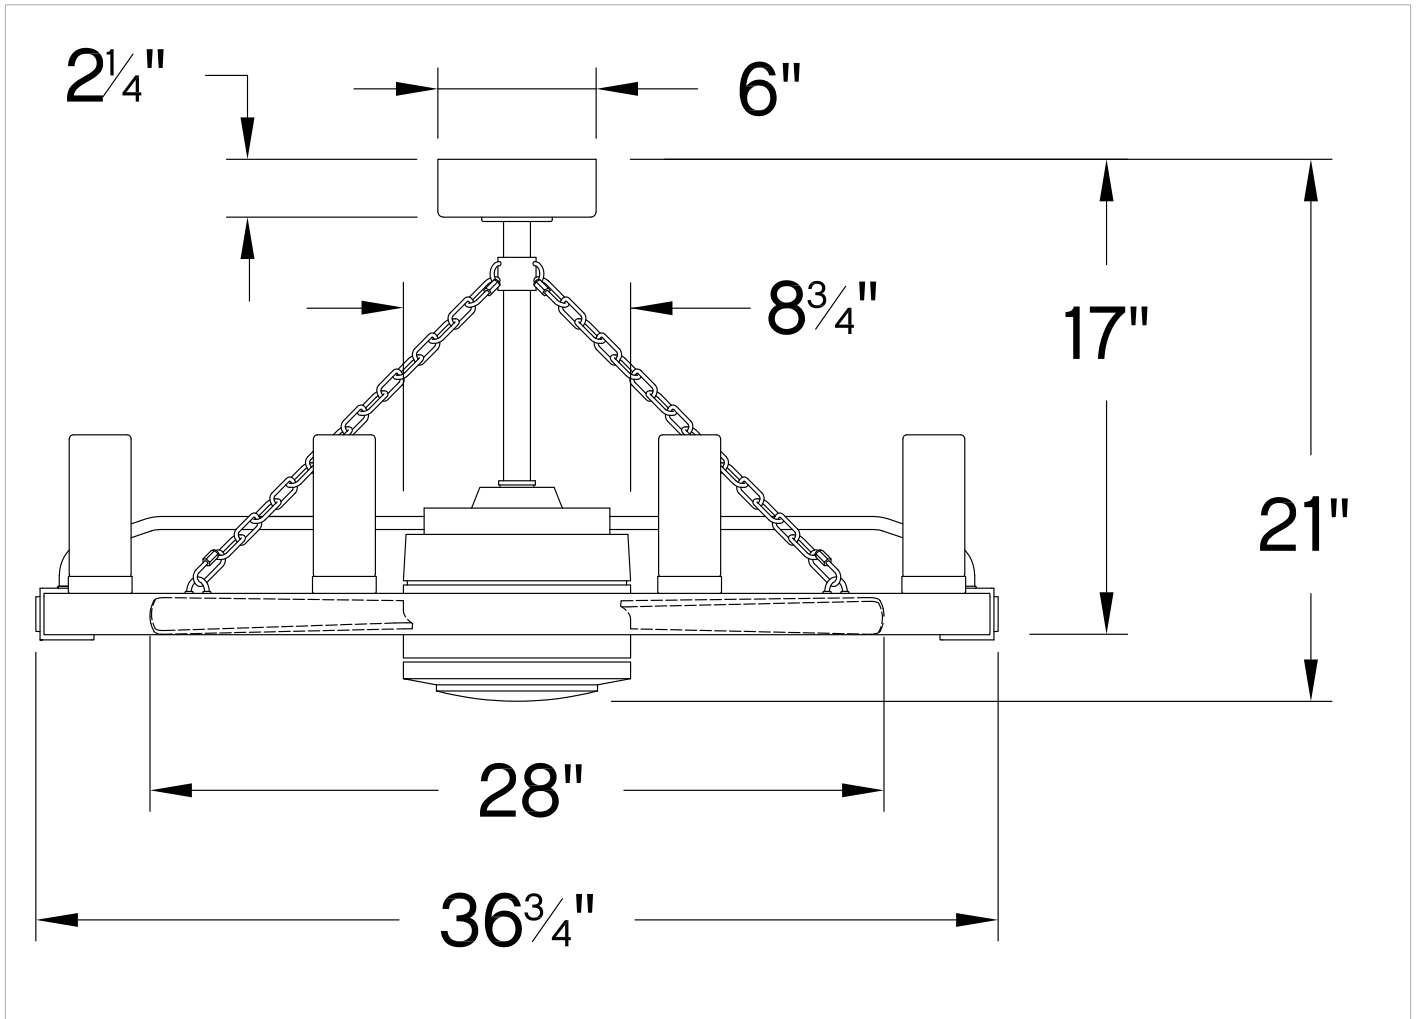

SAWYER

902928FMB-LWD

SAWYER 36" WITH 28" LED SMART
FANDELIER

DETAILS	
FAN FINISH:	Matte Black
GLASS:	Clear Seedy
BLADE COUNT:	5
SLOPE DEGREE:	20

DIMENSIONS	
WIDTH:	36"
HEIGHT:	20"

LIGHT SOURCE	
LED NAME:	E901256LEDLMP
VOLTAGE:	120v
LUMENS:	2840
CRI:	90

MOUNTING	
CANOPY:	6" Dia.
LEAD WIRE:	1 X 76"

SHIPPING	
CARTON LENGTH:	39.7
CARTON WIDTH:	39.6
CARTON HEIGHT:	10.5

The fresh, rustic design of Sawyer will inject any outdoor living experience with the warm, cozy ambiance of an indoor setting. Available in Metallic Matte Bronze with Sequoi, Matte White with Weathered Wood or Matte Black with Driftwood, Sawyer features composite blades. Sawyer is so versatile, it can be used for both indoor and outdoor spaces.

HINKLEY

HINKLEY
33000 Pin Oak Parkway
Avon Lake, OH 44012

PHONE: (440) 653-5500
Toll Free: 1 (800) 446-5539

hinkley.com

SAWYER 36" WITH 28" LED SMART FANDELIER

902928FMB-LWD

PERFORMANCE SPECIFICATIONS	STANDARD	
	HIGH SPEED	AVERAGE SPEED
Airflow	2432	1637
EnergyUse	10.7	8
EnergyCost	3	2
Efficiency	227	201
AMPS	0.19	0.12
RPMS	319	211