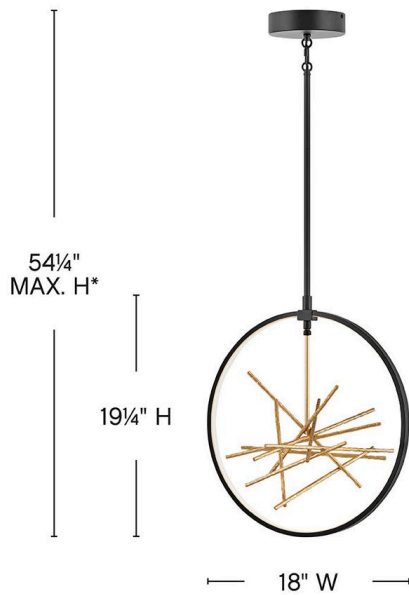

STYX

FR46405BLK

LARGE OPEN FRAME PENDANT

The breathtaking design of Styx fuses rich glamour with modern styling for an enthralling and dynamic silhouette with unexpected elements. An integrated LED open frame is fully dimmable, composed of clean angles in a chic Black finish. The frame illuminates textured metal branches in Gilded Gold, mingling organic and contemporary elements.

DETAILS	
FINISH:	Black
MATERIAL:	Steel
SLOPE DEGREE:	90
DIMMABLE:	YES - CL TYPE DIMMER (SSL7A)

DIMENSIONS	
WIDTH:	18"
HEIGHT:	19.3"
DEPTH:	16.3"
WEIGHT:	9.5lb

LIGHT SOURCE	
LIGHT SOURCE:	Integrated LED
LED NAME:	ES-FS2216C
WATTAGE:	34w LED *Included
VOLTAGE:	120v/277v
LUMENS:	1794
CRI:	94
INCANDESCENT EQUIVALENCY:	2 x 75w
DIMMABLE:	YES - CL TYPE DIMMER (SSL7A)

MOUNTING	
CANOPY:	6.25" Dia.
LEAD WIRE:	1 X 120"
MAX HEIGHT:	54.3

SHIPPING	
CARTON LENGTH:	40.2
CARTON WIDTH:	9.5
CARTON HEIGHT:	7.1
CARTON WEIGHT:	14.3

*Maximum achievable height with stems included.

PRODUCT DETAILS:

- Can be hung on a sloped ceiling
- Includes (1) 6" stem and (2) 12" stems to customize hanging height
- Dry Rated
- Equipped with a universal dimming driver, compatible with common residential and commercial systems
- LED components carry a 5-year limited warranty
- Striking and glamorous silhouette with luxe details and a rich finish that makes a dramatic statement
- Energy-efficient integrated LED - safer for the environment and low maintenance