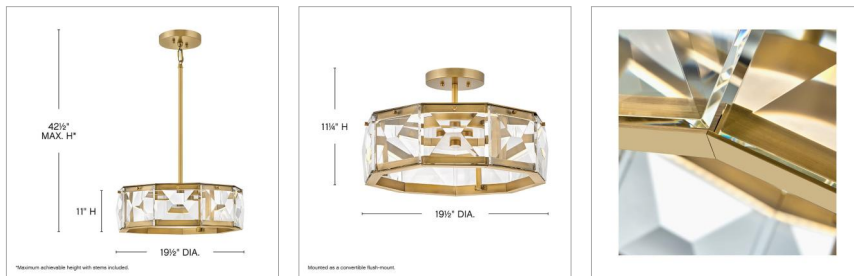

JOLIE

FR30103HBR

MEDIUM LED CONVERTIBLE SEMI-FLUSH MOUNT

Jolie is a unique blend of sophistication, style, and technology. Integrated LEDs are sleekly concealed within gleaming Heritage Brass rings at the top and bottom of the design. Robust blocks of faceted crystal radiate with light, creating a transfixing silhouette while providing outstanding illumination.

DETAILS	
FINISH:	Heritage Brass
MATERIAL:	Steel
GLASS:	Faceted Clear Crystal
SLOPE DEGREE:	90
DIMMABLE:	YES - CL TYPE DIMMER (SSL7A)

DIMENSIONS	
WIDTH:	19.5"
HEIGHT:	11.3"
WEIGHT:	27lb

LIGHT SOURCE	
LIGHT SOURCE:	Integrated LED
LED NAME:	(2) E492SEG
WATTAGE:	32w LED *Included
VOLTAGE:	120v/277v
LUMENS:	3200
CRI:	92
INCANDESCENT EQUIVALENCY:	6 x 60w
DIMMABLE:	YES - CL TYPE DIMMER (SSL7A)

MOUNTING	
CANOPY:	6.25" Dia.
MAX HEIGHT:	42.5

SHIPPING	
CARTON LENGTH:	25.3
CARTON WIDTH:	22.5
CARTON HEIGHT:	11.5
CARTON WEIGHT:	32.6

PRODUCT DETAILS:

- Can be hung on a sloped ceiling
- Includes (1) 6" stem and (2) 12" stems to customize hanging height
- Convertible design can be hung as a pendant or semi-flush mount
- Dry Rated
- Equipped with a universal dimming driver, compatible with common residential and commercial systems
- LED components carry a 5-year limited warranty
- Merging the best of traditional and modern elements with a sophisticated and streamlined look
- Energy-efficient integrated LED - safer for the environment and low maintenance