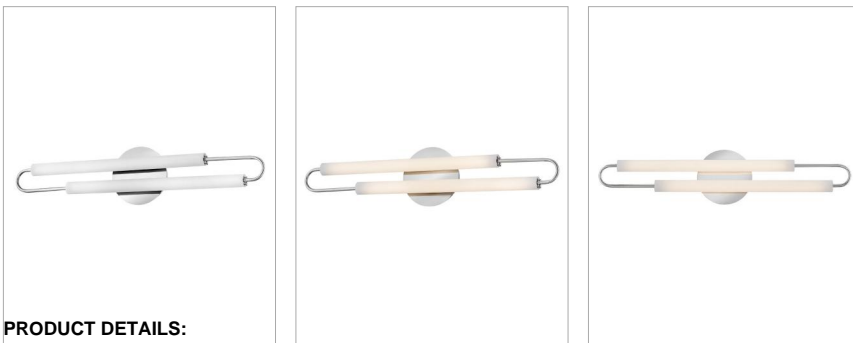

EOS

53860CM

LARGE LED VANITY

Clean and contemporary, Eos is simplicity at its finest with a double dose of style. Offset etched tubes are striking in any finish. Slim and streamlined, Eos makes a dramatic impact whether mounted horizontally or vertically.

DETAILS	
FINISH:	Chrome
MATERIAL:	Steel
GLASS:	Etched
DIMMABLE:	YES - CL TYPE DIMMER (SSL7A)

DIMENSIONS	
WIDTH:	25"
HEIGHT:	5.5"
WEIGHT:	2.5lb
BACK PLATE:	4.75" Dia.
EXTENSION:	3"
TOP TO OUTLET:	12.5"

LIGHT SOURCE	
LIGHT SOURCE:	Integrated LED
LED NAME:	5386XD
VOLTAGE:	120v
COLOR TEMP:	3000
LUMENS:	1000
CRI:	93
INCANDESCENT EQUIVALENCY:	1 x 75w
DIMMABLE:	YES - CL TYPE DIMMER (SSL7A)

SHIPPING	
CARTON LENGTH:	24
CARTON WIDTH:	7
CARTON HEIGHT:	8
CARTON WEIGHT:	3.5

PRODUCT DETAILS:

- Mounting hardware is hidden on the back plate to ensure a clean silhouette
- Fixture can be mounted either up or down
- Fixture can be mounted vertically
- Fixture can be mounted horizontally.
- Suitable for use in damp locations as defined by NEC and CEC. Meets United States UL Underwriters Laboratories & CSA Canadian Standards Association Product Safety Standards.
- ADA compliant
- LED components carry a 5-year limited warranty
- Bold silhouette with dramatic details creates a modern statement

HINKLEY

HINKLEY
33000 Pin Oak Parkway
Avon Lake, OH 44012

PHONE: (440) 653-5500
Toll Free: 1 (800) 446-5539

hinkley.com