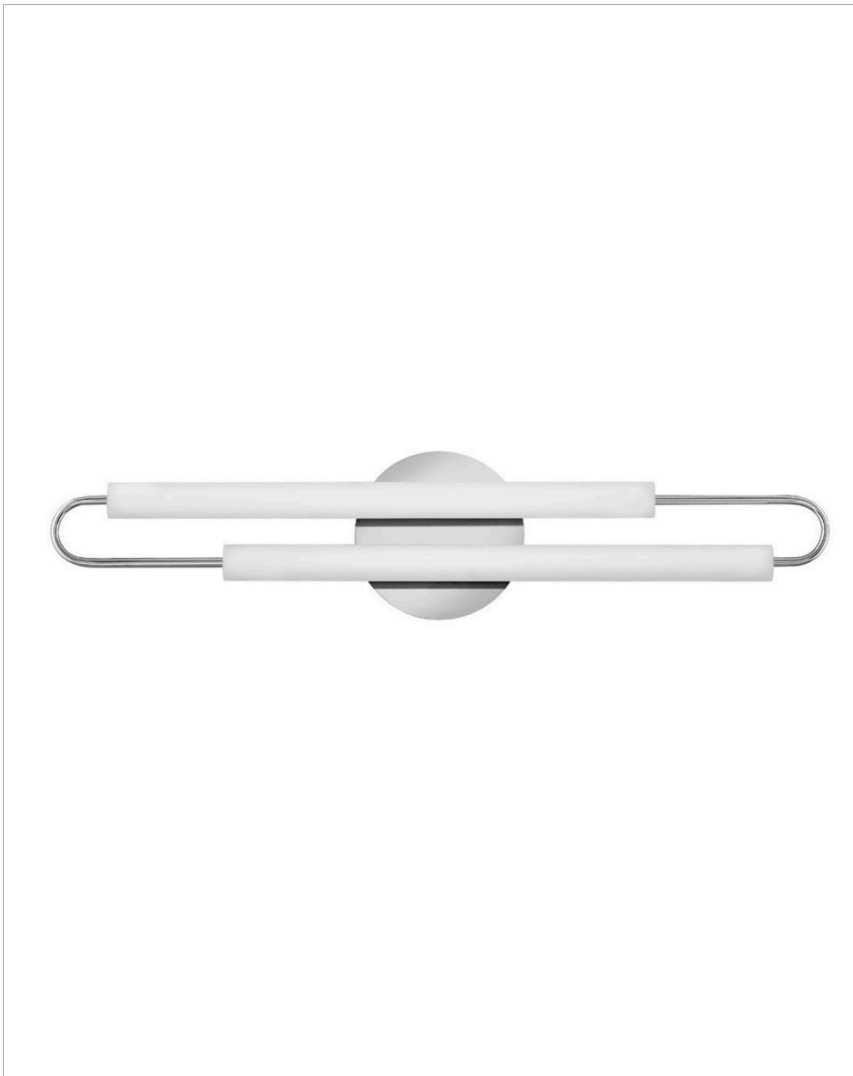

### LARGE LED VANITY

Clean and contemporary, Eos is simplicity at its finest with a double dose of style. Offset etched tubes are striking in any finish. Slim and streamlined, Eos makes a dramatic impact whether mounted horizontally or vertically.

DETAILS	
FINISH:	Chrome
MATERIAL:	Steel
GLASS:	Etched
DIMMABLE:	YES - CL TYPE DIMMER (SSL7A)

DIMENSIONS	
WIDTH:	25"
HEIGHT:	5.5"
WEIGHT:	2.5lb
BACK PLATE:	4.75" Dia.
EXTENSION:	3"
TOP TO OUTLET:	12.5"

LIGHT SOURCE	
LIGHT SOURCE:	Integrated LED
LED NAME:	5386XD
VOLTAGE:	120v
COLOR TEMP:	3000
LUMENS:	1000
CRI:	93
INCANDESCENT EQUIVALENCY:	1 x 75w
DIMMABLE:	YES - CL TYPE DIMMER (SSL7A)

#### PRODUCT DETAILS:

- Mounting hardware is hidden on the back plate to ensure a clean silhouette
- Fixture can be mounted either up or down
- Fixture can be mounted vertically
- Fixture can be mounted horizontally.
- Suitable for use in damp locations as defined by NEC and CEC. Meets United States UL Underwriters Laboratories & CSA Canadian Standards Association Product Safety Standards.
- ADA compliant
- LED components carry a 5-year limited warranty
- Bold silhouette with dramatic details creates a modern statement