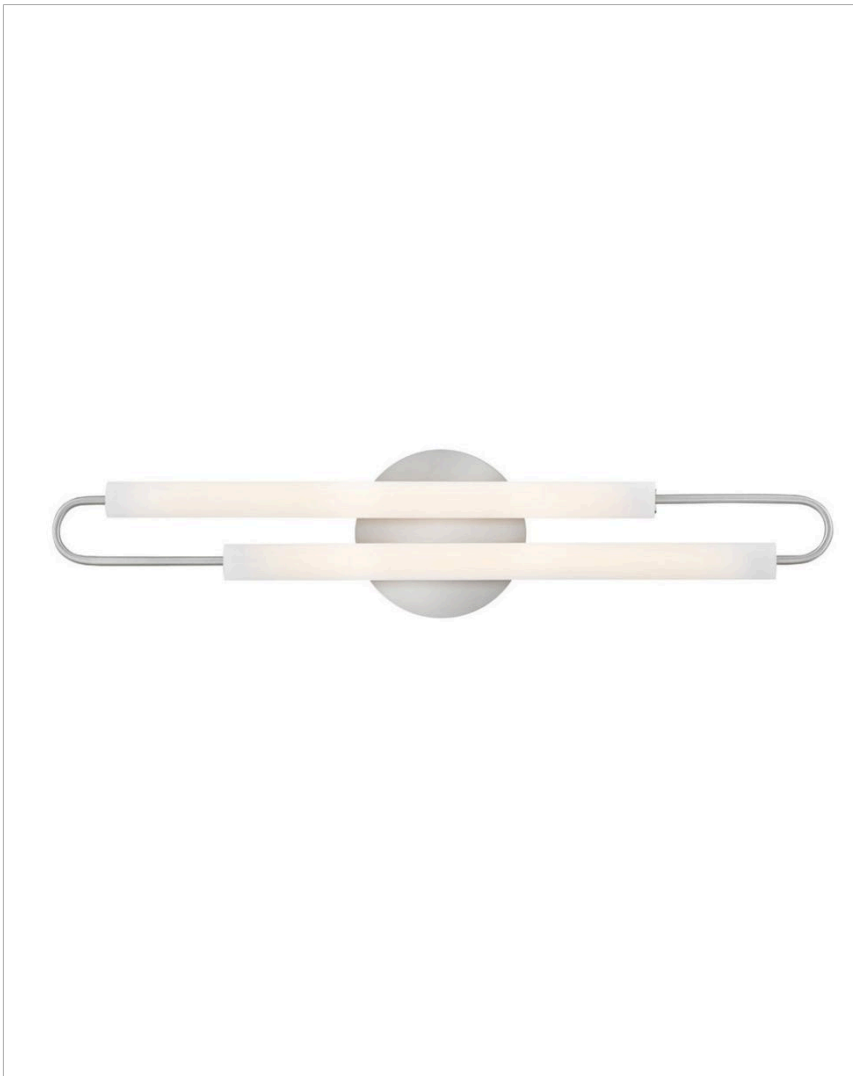

EOS

53860BN

LARGE LED VANITY

Clean and contemporary, Eos is simplicity at its finest with a double dose of style. Offset etched tubes are striking in any finish. Slim and streamlined, Eos makes a dramatic impact whether mounted horizontally or vertically.

DETAILS	
FINISH:	Brushed Nickel
MATERIAL:	Steel
GLASS:	Etched
DIMMABLE:	YES - CL TYPE DIMMER (SSL7A)

DIMENSIONS	
WIDTH:	25"
HEIGHT:	5.5"
WEIGHT:	2.5lb
BACK PLATE:	4.75" Dia.
EXTENSION:	3"
TOP TO OUTLET:	12.5"

LIGHT SOURCE	
LIGHT SOURCE:	Integrated LED
LED NAME:	5386XD
WATTAGE:	19w LED *Included
VOLTAGE:	120v
LUMENS:	1000
CRI:	93
INCANDESCENT EQUIVALENCY:	1 x 75w
DIMMABLE:	YES - CL TYPE DIMMER (SSL7A)

SHIPPING	
CARTON LENGTH:	24
CARTON WIDTH:	7
CARTON HEIGHT:	8
CARTON WEIGHT:	3.5

PRODUCT DETAILS:

- Invisimount hardware is hidden on the backplate for a clean silhouette
- This fixture can be mounted either up or down to best fit your space
- This fixture can be mounted vertically
- This fixture can be mounted horizontally
- Damp Rated
- ADA compliant design provides added accessibility and maximum clearance
- LED components carry a 5-year limited warranty
- Bold silhouette with dramatic details creates a modern statement