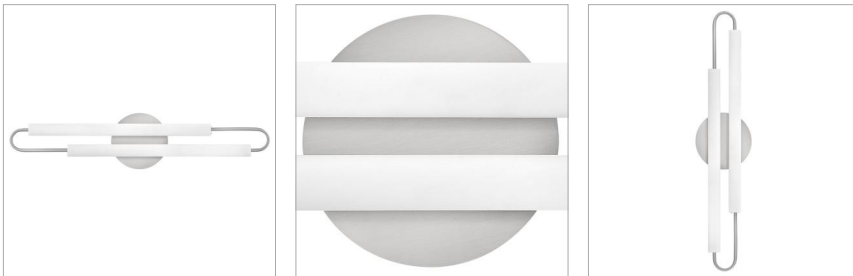

EOS

53860BN

LARGE LED VANITY

Clean and contemporary, Eos is simplicity at its finest with a double dose of style. Offset etched tubes are striking in any finish. Slim and streamlined, Eos makes a dramatic impact whether mounted horizontally or vertically.

DETAILS	
FINISH:	Brushed Nickel
MATERIAL:	Steel
GLASS:	Etched
DIMMABLE:	YES - CL TYPE DIMMER (SSL7A)

DIMENSIONS	
WIDTH:	25"
HEIGHT:	5.5"
WEIGHT:	2.5lb
BACK PLATE:	4.75" Dia.
EXTENSION:	3"
TOP TO OUTLET:	12.5"

LIGHT SOURCE	
LIGHT SOURCE:	Integrated LED
LED NAME:	5386XD
WATTAGE:	19w LED *Included
VOLTAGE:	120v
LUMENS:	1000
CRI:	93
INCANDESCENT EQUIVALENCY:	1 x 75w
DIMMABLE:	YES - CL TYPE DIMMER (SSL7A)

SHIPPING	
CARTON LENGTH:	24
CARTON WIDTH:	7
CARTON HEIGHT:	8
CARTON WEIGHT:	3.5

PRODUCT DETAILS:

- Invisimount hardware is hidden on the backplate for a clean silhouette
- This fixture can be mounted either up or down to best fit your space
- This fixture can be mounted vertically
- This fixture can be mounted horizontally
- Damp Rated
- ADA compliant design provides added accessibility and maximum clearance
- LED components carry a 5-year limited warranty
- Bold silhouette with dramatic details creates a modern statement