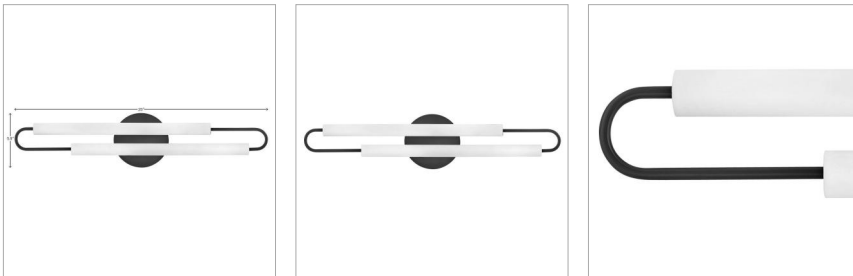

EOS

53860BK

LARGE LED VANITY

Clean and contemporary, Eos is simplicity at its finest with a double dose of style. Offset etched tubes are striking in any finish. Slim and streamlined, Eos makes a dramatic impact whether mounted horizontally or vertically.

DETAILS	
FINISH:	Black
MATERIAL:	Steel
GLASS:	Etched
DIMMABLE:	YES - CL TYPE DIMMER (SSL7A)

DIMENSIONS	
WIDTH:	25"
HEIGHT:	5.5"
WEIGHT:	2.5lb
BACK PLATE:	4.75" Dia.
EXTENSION:	3"
TOP TO OUTLET:	12.5"

LIGHT SOURCE	
LIGHT SOURCE:	Integrated LED
LED NAME:	5386XD
WATTAGE:	19w LED *Included
VOLTAGE:	120v
LUMENS:	1000
CRI:	93
INCANDESCENT EQUIVALENCY:	1 x 75w
DIMMABLE:	YES - CL TYPE DIMMER (SSL7A)

SHIPPING	
CARTON LENGTH:	24
CARTON WIDTH:	7
CARTON HEIGHT:	8
CARTON WEIGHT:	3.5

PRODUCT DETAILS:

- Invisimount hardware is hidden on the backplate for a clean silhouette
- This fixture can be mounted horizontally only.
- Damp Rated
- ADA compliant design provides added accessibility and maximum clearance
- LED components carry a 5-year limited warranty
- Bold silhouette with dramatic details creates a modern statement
- Energy-efficient integrated LED - safer for the environment and low maintenance