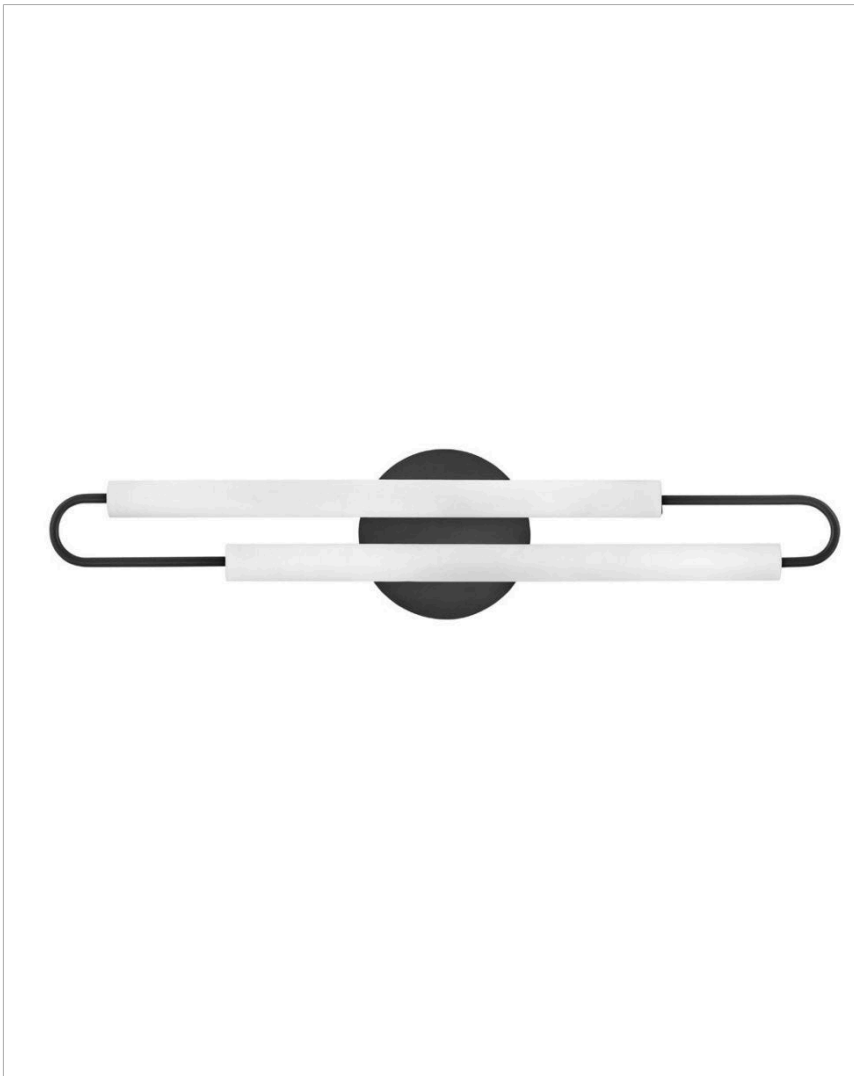

EOS

53860BK

LARGE LED VANITY

Clean and contemporary, Eos is simplicity at its finest with a double dose of style. Offset etched tubes are striking in any finish. Slim and streamlined, Eos makes a dramatic impact whether mounted horizontally or vertically.

DETAILS	
FINISH:	Black
MATERIAL:	Steel
GLASS:	Etched
DIMMABLE:	YES - CL TYPE DIMMER (SSL7A)

DIMENSIONS	
WIDTH:	25"
HEIGHT:	5.5"
WEIGHT:	2.5lb
BACK PLATE:	4.75" Dia.
EXTENSION:	3"
TOP TO OUTLET:	12.5"

LIGHT SOURCE	
LIGHT SOURCE:	Integrated LED
LED NAME:	5386XD
WATTAGE:	19w LED *Included
VOLTAGE:	120v
COLOR TEMP:	3000
LUMENS:	1000
CRI:	93
INCANDESCENT EQUIVALENCY:	1 x 75w
DIMMABLE:	YES - CL TYPE DIMMER (SSL7A)

SHIPPING	
CARTON LENGTH:	24
CARTON WIDTH:	7
CARTON HEIGHT:	8
CARTON WEIGHT:	3.5

PRODUCT DETAILS:

- Mounting hardware is hidden on the back plate to ensure a clean silhouette
- Fixture can be mounted vertically
- Fixture can be mounted horizontally.
- Suitable for use in damp locations as defined by NEC and CEC. Meets United States UL Underwriters Laboratories & CSA Canadian Standards Association Product Safety Standards.
- ADA compliant
- LED components carry a 5-year limited warranty
- Bold silhouette with dramatic details creates a modern statement