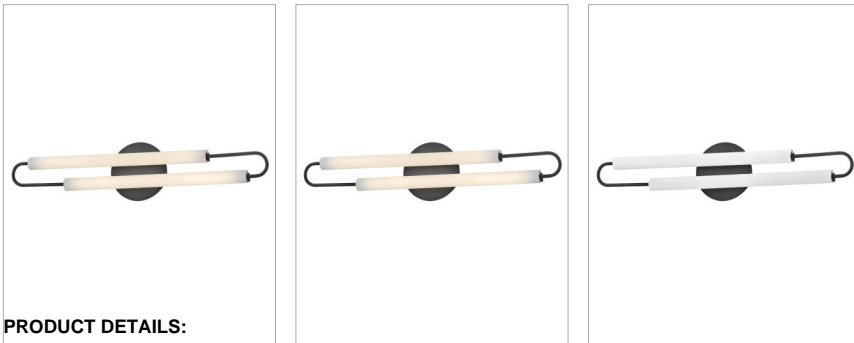

EOS

53860BK

LARGE LED VANITY

Clean and contemporary, Eos is simplicity at its finest with a double dose of style. Offset etched tubes are striking in any finish. Slim and streamlined, Eos makes a dramatic impact whether mounted horizontally or vertically.

DETAILS	
FINISH:	Black
MATERIAL:	Steel
GLASS:	Etched
DIMMABLE:	YES - CL TYPE DIMMER (SSL7A)

DIMENSIONS	
WIDTH:	25"
HEIGHT:	5.5"
WEIGHT:	2.5lb
BACK PLATE:	4.75" Dia.
EXTENSION:	3"
TOP TO OUTLET:	12.5"

LIGHT SOURCE	
LIGHT SOURCE:	Integrated LED
LED NAME:	5386XD
WATTAGE:	19w LED *Included
VOLTAGE:	120v
COLOR TEMP:	3000
LUMENS:	1000
CRI:	93
INCANDESCENT EQUIVALENCY:	1 x 75w
DIMMABLE:	YES - CL TYPE DIMMER (SSL7A)

SHIPPING	
CARTON LENGTH:	24
CARTON WIDTH:	7
CARTON HEIGHT:	8
CARTON WEIGHT:	3.5

PRODUCT DETAILS:

- Mounting hardware is hidden on the back plate to ensure a clean silhouette
- Fixture can be mounted vertically
- Fixture can be mounted horizontally.
- Suitable for use in damp locations as defined by NEC and CEC. Meets United States UL Underwriters Laboratories & CSA Canadian Standards Association Product Safety Standards.
- ADA compliant
- LED components carry a 5-year limited warranty
- Bold silhouette with dramatic details creates a modern statement