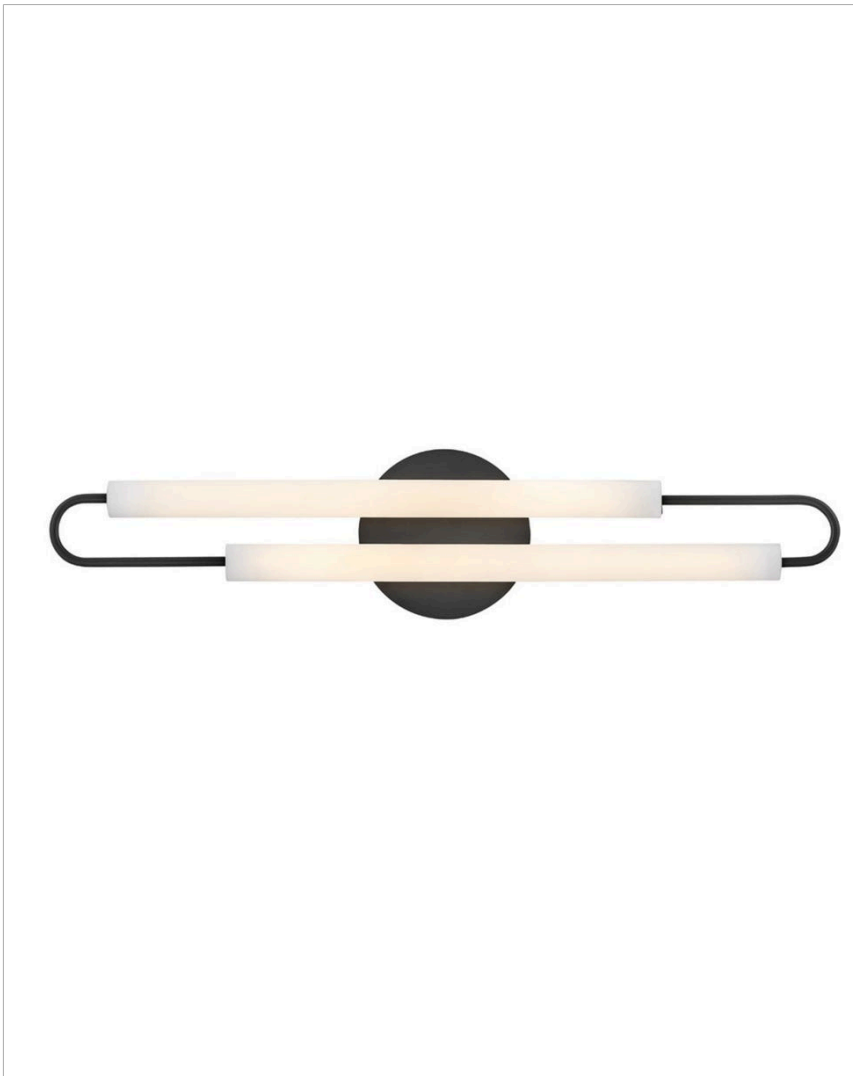

EOS

53860BK

LARGE LED VANITY

Clean and contemporary, Eos is simplicity at its finest with a double dose of style. Offset etched tubes are striking in any finish. Slim and streamlined, Eos makes a dramatic impact whether mounted horizontally or vertically.

DETAILS	
FINISH:	Black
MATERIAL:	Steel
GLASS:	Etched
DIMMABLE:	YES - CL TYPE DIMMER (SSL7A)

DIMENSIONS	
WIDTH:	25"
HEIGHT:	5.5"
WEIGHT:	2.5lb
BACK PLATE:	4.75" Dia.
EXTENSION:	3"
TOP TO OUTLET:	12.5"

LIGHT SOURCE	
LIGHT SOURCE:	Integrated LED
LED NAME:	5386XD
WATTAGE:	19w LED *Included
VOLTAGE:	120v
LUMENS:	1000
CRI:	93
INCANDESCENT EQUIVALENCY:	1 x 75w
DIMMABLE:	YES - CL TYPE DIMMER (SSL7A)

SHIPPING	
CARTON LENGTH:	24
CARTON WIDTH:	7
CARTON HEIGHT:	8
CARTON WEIGHT:	3.5

PRODUCT DETAILS:

- Invisimount hardware is hidden on the backplate for a clean silhouette
- This fixture can be mounted horizontally only.
- Damp Rated
- ADA compliant design provides added accessibility and maximum clearance
- LED components carry a 5-year limited warranty
- Bold silhouette with dramatic details creates a modern statement
- Energy-efficient integrated LED - safer for the environment and low maintenance