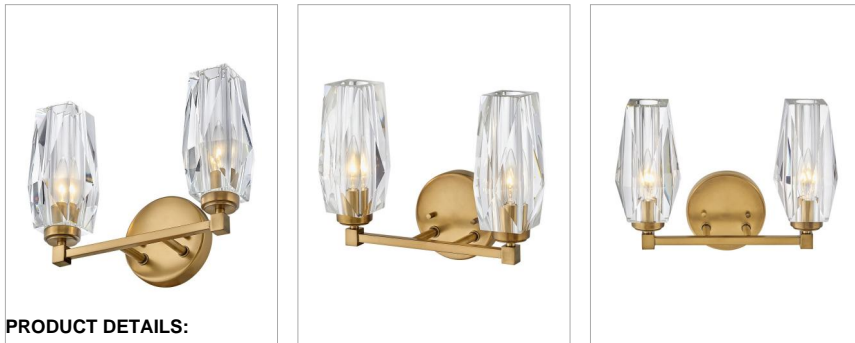

ANA

52482HB

SMALL TWO LIGHT VANITY

Ana embodies modern elegance. Faceted heavy-cut crystal gleams against a Black Oxide or Heritage Brass finish. Like a piece of statement-making jewelry, Ana is the signature finishing touch in any setting.

DETAILS	
FINISH:	Heritage Brass
MATERIAL:	Steel
GLASS:	Faceted Clear Crystal
DIMMABLE:	YES, WITH DIMMABLE LAMP (NOT INCLUDED)

DIMENSIONS	
WIDTH:	13.8"
HEIGHT:	10.3"
WEIGHT:	10.5lb
BACK PLATE:	5.25" Dia.
EXTENSION:	5.5"
TOP TO OUTLET:	7.75"

LIGHT SOURCE	
LIGHT SOURCE:	Socketed
WATTAGE:	2-5w Cand. LED, 60w Equiv.
VOLTAGE:	120v

SHIPPING	
CARTON LENGTH:	20.5
CARTON WIDTH:	12.3
CARTON HEIGHT:	7.5
CARTON WEIGHT:	11.8

PRODUCT DETAILS:

- This fixture must be installed with shades/glass facing up toward the ceiling
- Suitable for use in damp locations as defined by NEC and CEC. Meets United States UL Underwriters Laboratories & CSA Canadian Standards Association Product Safety Standards.
- Striking and glamorous silhouette with luxe details and a rich finish that makes a dramatic statement