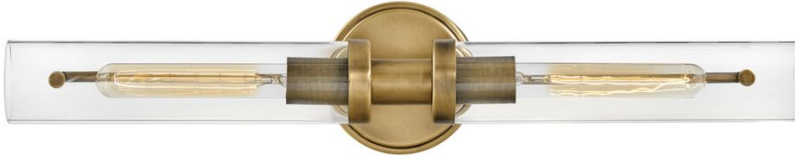

VAUGHN

51452HB

LARGE TWO LIGHT VANITY

Vaughn boasts industrial chic in all the right ways. A streamlined design seamlessly combines modern and vintage elements for a refined look. Clear glass shades add dimension to the recommended vintage style filament bulbs and showcase the diamond knurled sockets within. Offered in three finishes, Vaughn is versatile enough to fit all décors.

DETAILS	
FINISH:	Heritage Brass
MATERIAL:	Steel
GLASS:	Clear
DIMMABLE:	YES - WITH DIMMABLE LAMP (NOT INCLUDED)

DIMENSIONS	
WIDTH:	25"
HEIGHT:	5"
WEIGHT:	3.1lb
BACK PLATE:	5" Dia.
EXTENSION:	5.3"
TOP TO OUTLET:	2.5"

LIGHT SOURCE	
LIGHT SOURCE:	Socketed
WATTAGE:	2-10w Med. LED, 60w Equiv.
VOLTAGE:	120v

SHIPPING	
CARTON LENGTH:	26.6
CARTON WIDTH:	18.3
CARTON HEIGHT:	9.8
CARTON WEIGHT:	4.6

PRODUCT DETAILS:

- Fixture can be mounted horizontally.
- Suitable for use in damp locations as defined by NEC and CEC. Meets United States UL Underwriters Laboratories & CSA Canadian Standards Association Product Safety Standards.
- T9 or T10 bulbs required (not included)
- Fixture can be mounted vertically
- Angular lines, a bold finish, simple shape and sturdy details merge for a robust but pared down industrial design