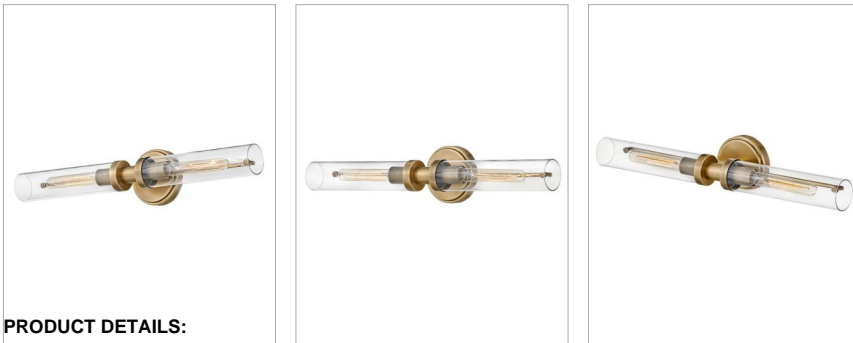

VAUGHN

51452HB

LARGE TWO LIGHT VANITY

Vaughn boasts industrial chic in all the right ways. A streamlined design seamlessly combines modern and vintage elements for a refined look. Clear glass shades add dimension to the recommended vintage style filament bulbs and showcase the diamond knurled sockets within. Offered in three finishes, Vaughn is versatile enough to fit all décors.

DETAILS	
FINISH:	Heritage Brass
MATERIAL:	Steel
GLASS:	Clear
DIMMABLE:	YES - WITH DIMMABLE LAMP (NOT INCLUDED)

DIMENSIONS	
WIDTH:	25"
HEIGHT:	5"
WEIGHT:	3.1lb
BACK PLATE:	5" Dia.
EXTENSION:	5.3"
TOP TO OUTLET:	2.5"

LIGHT SOURCE	
LIGHT SOURCE:	Socketed
WATTAGE:	2-10w Med. LED, 60w Equiv.
VOLTAGE:	120v

SHIPPING	
CARTON LENGTH:	26.6
CARTON WIDTH:	18.3
CARTON HEIGHT:	9.8
CARTON WEIGHT:	4.6

PRODUCT DETAILS:

- Fixture can be mounted horizontally.
- Suitable for use in damp locations as defined by NEC and CEC. Meets United States UL Underwriters Laboratories & CSA Canadian Standards Association Product Safety Standards.
- T9 or T10 bulbs required (not included)
- Fixture can be mounted vertically
- Angular lines, a bold finish, simple shape and sturdy details merge for a robust but pared down industrial design