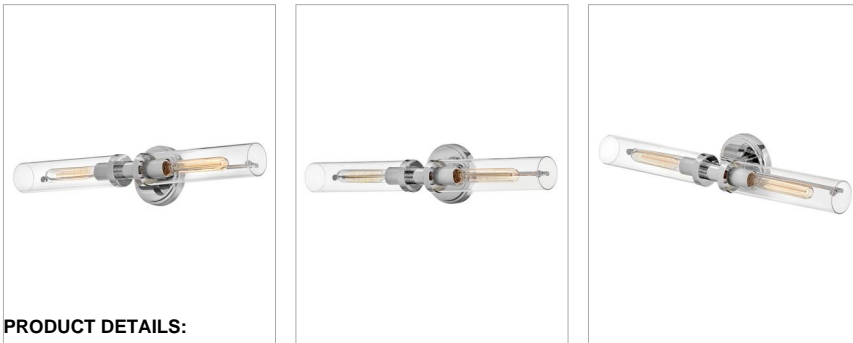

### LARGE TWO LIGHT VANITY

Vaughn boasts industrial chic in all the right ways. A streamlined design seamlessly combines modern and vintage elements for a refined look. Clear glass shades add dimension to the recommended vintage style filament bulbs and showcase the diamond knurled sockets within. Offered in three finishes, Vaughn is versatile enough to fit all décors.

DETAILS	
FINISH:	Chrome
MATERIAL:	Steel
GLASS:	Clear
DIMMABLE:	YES, WITH DIMMABLE LAMP (NOT INCLUDED)

DIMENSIONS	
WIDTH:	25"
HEIGHT:	5"
WEIGHT:	3.1lb
BACK PLATE:	5" Dia.
EXTENSION:	5.3"
TOP TO OUTLET:	2.5"

LIGHT SOURCE	
LIGHT SOURCE:	Socketed
WATTAGE:	2-10w Med. LED, 60w Equiv.
VOLTAGE:	120v

SHIPPING	
CARTON LENGTH:	26.6
CARTON WIDTH:	18.3
CARTON HEIGHT:	9.8
CARTON WEIGHT:	4.6

#### PRODUCT DETAILS:

- Fixture can be mounted vertically
- Fixture can be mounted horizontally.
- Suitable for use in damp locations as defined by NEC and CEC. Meets United States UL Underwriters Laboratories & CSA Canadian Standards Association Product Safety Standards.
- T9 or T10 bulbs required (not included)
- Angular lines, a bold finish, simple shape and sturdy details merge for a robust but pared down industrial design
- Sparkling chrome with reflective finish