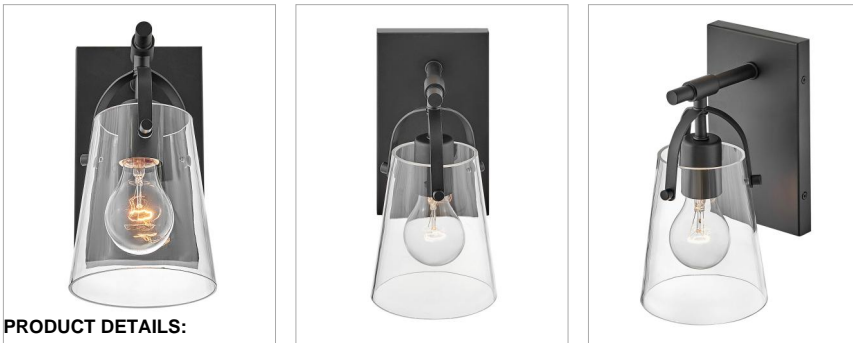

FOSTER

5130BK

MEDIUM SCONCE

Clean and airy, Foster breathes composed simplicity into any bath space. Its softly tapered glass shade, suspended from arched handle prongs, creates a sophisticated transitional silhouette, enhanced by practical yet stylized details.

DETAILS

FINISH:	Black
MATERIAL:	Steel
GLASS:	Clear
DIMMABLE:	YES, WITH DIMMABLE LAMP (NOT INCLUDED)

DIMENSIONS

WIDTH:	5"
HEIGHT:	10"
WEIGHT:	2lb
BACK PLATE:	4.5"W X 8"H
EXTENSION:	6.5"
TOP TO OUTLET:	4"

LIGHT SOURCE

LIGHT SOURCE:	Socketed
WATTAGE:	1-14w Med. LED, 100w Equiv.
VOLTAGE:	120v

SHIPPING

CARTON LENGTH:	13.8
CARTON WIDTH:	8.7
CARTON HEIGHT:	7.3
CARTON WEIGHT:	2.6

PRODUCT DETAILS:

- Mounting hardware is hidden on the back plate to ensure a clean silhouette
- Fixture can be mounted either up or down
- Suitable for use in damp locations as defined by NEC and CEC. Meets United States UL Underwriters Laboratories & CSA Canadian Standards Association Product Safety Standards.
- Merging the best of traditional and modern elements with a sophisticated and streamlined look