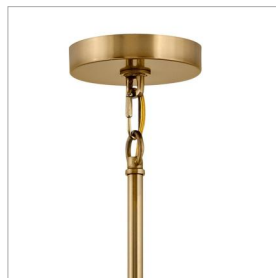

ANA

38258HB

LARGE SINGLE TIER CHANDELIER

An embodiment of modern elegance, Ana's faceted heavy-cut crystal gleams against a Black Oxide, Heritage Brass, or Polished Nickel finish. Like a piece of statement-making jewelry, Ana is the signature finishing touch in any setting.

DETAILS	
FINISH:	Heritage Brass
MATERIAL:	Steel
GLASS:	Faceted Clear Crystal
SLOPE DEGREE:	90
DIMMABLE:	YES - WITH DIMMABLE LAMP (NOT INCLUDED)

DIMENSIONS	
WIDTH:	36"
HEIGHT:	24.8"
WEIGHT:	46.7lb

LIGHT SOURCE	
LIGHT SOURCE:	Socketed
WATTAGE:	8-5w Cand. LED, 60w Equiv.
VOLTAGE:	120v

MOUNTING	
CANOPY:	5.25" Dia.
LEAD WIRE:	1 X 120"
MAX HEIGHT:	59.8

SHIPPING	
CARTON LENGTH:	39
CARTON WIDTH:	39
CARTON HEIGHT:	8.3
CARTON WEIGHT:	54.9

PRODUCT DETAILS:

- Can be hung on a sloped ceiling
- Includes (1) 6" stem and (2) 12" stems to customize hanging height
- Fixture exceeds 50 lbs and must be supported independently of the outlet box
- Dry Rated
- Striking and glamorous silhouette with luxe details and a rich finish that makes a dramatic statement