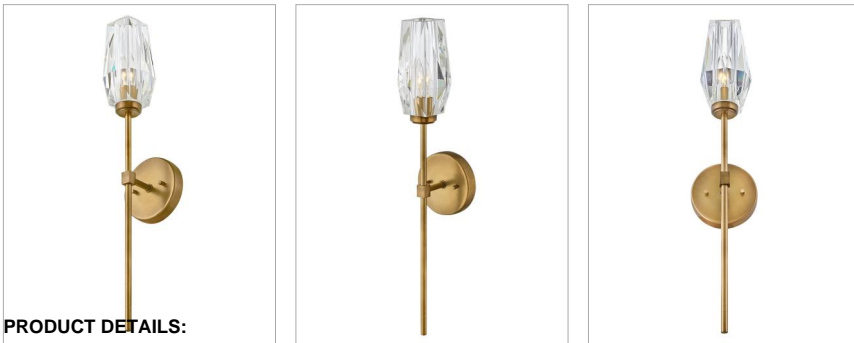

ANA

38250HB

LARGE SINGLE LIGHT SCONCE

Ana embodies modern elegance. Faceted heavy cut crystal shades gleam against a Black Oxide or Heritage Brass finish. Like a piece of statement-making jewelry, Ana is the signature finishing touch in any setting.

DETAILS	
FINISH:	Heritage Brass
MATERIAL:	Steel
GLASS:	Faceted Clear Crystal
DIMMABLE:	No

DIMENSIONS	
WIDTH:	5.3"
HEIGHT:	25"
WEIGHT:	5.9lb
BACK PLATE:	5.25" Dia.
EXTENSION:	5.5"
TOP TO OUTLET:	13.25"

LIGHT SOURCE	
LIGHT SOURCE:	Socketed
WATTAGE:	1-5w Cand. LED, 60w Equiv.
VOLTAGE:	120v

SHIPPING	
CARTON LENGTH:	12.3
CARTON WIDTH:	12.3
CARTON HEIGHT:	6.8
CARTON WEIGHT:	6.8

PRODUCT DETAILS:

- Suitable for use in damp locations as defined by NEC and CEC. Meets United States UL Underwriters Laboratories & CSA Canadian Standards Association Product Safety Standards.
- Striking and glamorous silhouette with luxe details and a rich finish that makes a dramatic statement