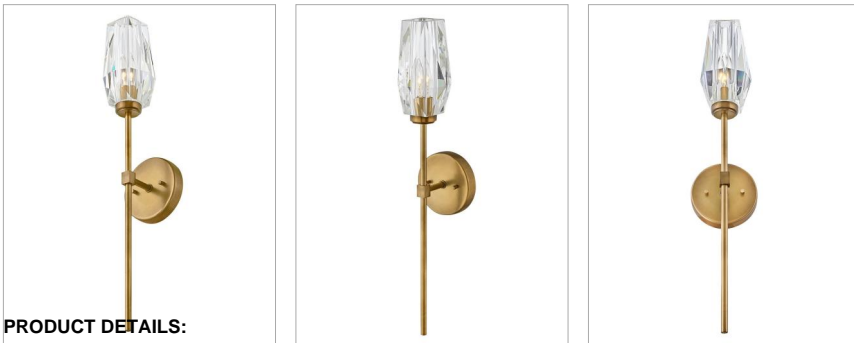

ANA

38250HB

LARGE SINGLE LIGHT SCONCE

Ana embodies modern elegance. Faceted heavy-cut crystal gleams against a Black Oxide or Heritage Brass finish. Like a piece of statement-making jewelry, Ana is the signature finishing touch in any setting.

DETAILS	
FINISH:	Heritage Brass
MATERIAL:	Steel
GLASS:	Faceted Clear Crystal
DIMMABLE:	YES - WITH DIMMABLE LAMP (NOT INCLUDED)

DIMENSIONS	
WIDTH:	5.3"
HEIGHT:	25"
WEIGHT:	5.9lb
BACK PLATE:	5.25" Dia.
EXTENSION:	5.5"
TOP TO OUTLET:	13.2500"

LIGHT SOURCE	
LIGHT SOURCE:	Socketed
WATTAGE:	1-5w Cand. LED, 60w Equiv.
VOLTAGE:	120v

SHIPPING	
CARTON LENGTH:	12.3
CARTON WIDTH:	12.3
CARTON HEIGHT:	6.8
CARTON WEIGHT:	6.8

PRODUCT DETAILS:

- Suitable for use in dry (indoor) locations as defined by NEC and CEC. Meets United States UL Underwriters Laboratories & CSA Canadian Standards Association Product Safety Standards.
- Striking and glamorous silhouette with luxe details and a rich finish that makes a dramatic statement