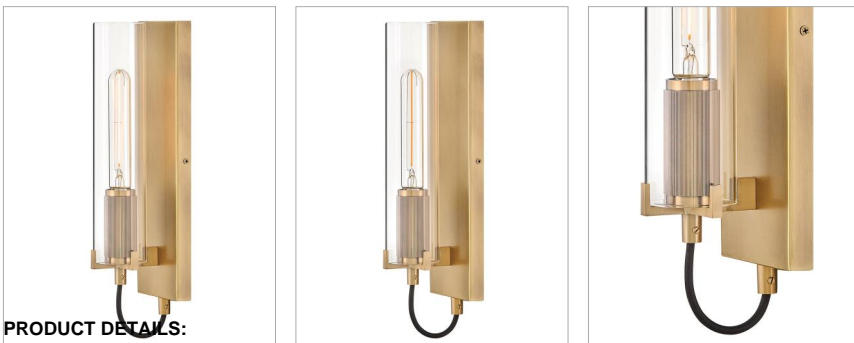

RYDEN

37850HB

MEDIUM SINGLE LIGHT SCONCE

A versatile stunner, Ryden's chic, modern-industrial silhouette is practical yet stylish, featuring elongated glass shades held by heavy cast prongs. Classic finishes are complemented by black, fabric-wrapped cord and subtle detailing.

DETAILS	
FINISH:	Heritage Brass
MATERIAL:	Steel
GLASS:	Clear
DIMMABLE:	Yes

DIMENSIONS	
WIDTH:	4.5"
HEIGHT:	16.3"
WEIGHT:	2.9lb
BACK PLATE:	4.5"W x 14"H
EXTENSION:	4.8"
TOP TO OUTLET:	7.25"

LIGHT SOURCE	
LIGHT SOURCE:	Socketed
WATTAGE:	1-12w Med. LED *Included, 60w Equiv.
VOLTAGE:	120v

SHIPPING	
CARTON LENGTH:	7
CARTON WIDTH:	7
CARTON HEIGHT:	22
CARTON WEIGHT:	3.6

PRODUCT DETAILS:

- Mounting hardware is hidden on the back plate to ensure a clean silhouette
- Suitable for use in dry (indoor) locations as defined by NEC and CEC. Meets United States UL Underwriters Laboratories & CSA Canadian Standards Association Product Safety Standards.
- Shown with T-style bulbs (not included)
- Merging the best of traditional and modern elements with a sophisticated and streamlined look