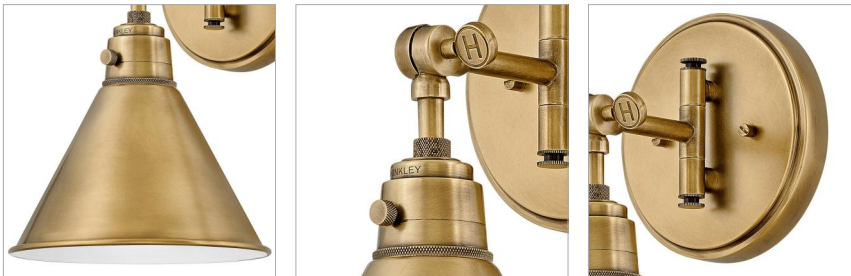

ARTI

3691HB

MEDIUM SWING ARM SINGLE LIGHT SCONCE

Embodying simple elegance, Arti's functional, streamlined design can be seamlessly integrated into any space or style. Its robust, practical silhouette is crafted to enhance any room with excellent illumination. Available in a wide array of finish options to perfectly complement your décor.

| DETAILS | |
|-----------|---|
| FINISH: | Heritage Brass |
| MATERIAL: | Steel |
| DIMMABLE: | YES - WITH DIMMABLE LAMP (NOT INCLUDED) |

| DIMENSIONS | |
|----------------|---------|
| WIDTH: | 7.8" |
| HEIGHT: | 12.3" |
| WEIGHT: | 2.9lb |
| BACK PLATE: | 6" Dia. |
| EXTENSION: | 9" |
| TOP TO OUTLET: | 3" |

PRODUCT DETAILS:

- Dry Rated
- Includes a convenient on/off switch
- Classic, elegant lines and timeless details enhance a traditional space
- Fully adjustable both left or right and up or down
- All dimensions listed are as shown