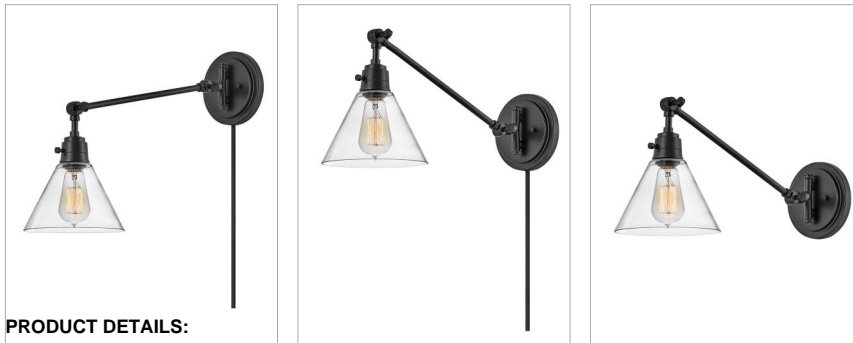

ARTI

3690BK-CL

MEDIUM SWING ARM SINGLE LIGHT SCONCE

The perfect fixture for any space, Arti embodies simple elegance with its functional, streamlined design. Offering a robust lineup of fixture silhouettes, every aspect of the Arti family is adorned with practical features for a seamless integration into any room.

DETAILS	
FINISH:	Black
MATERIAL:	Steel
GLASS:	Clear
DIMMABLE:	No

DIMENSIONS	
WIDTH:	7.8"
HEIGHT:	10.3"
WEIGHT:	3.5lb
BACK PLATE:	6" Dia.
EXTENSION:	18.8"
TOP TO OUTLET:	7.75"

LIGHT SOURCE	
LIGHT SOURCE:	Socketed
WATTAGE:	1-10w Med. LED, 60w Equiv.
VOLTAGE:	120v

SHIPPING	
CARTON LENGTH:	18.9
CARTON WIDTH:	13.4
CARTON HEIGHT:	8.9
CARTON WEIGHT:	3.4

PRODUCT DETAILS:

- Suitable for use in dry (indoor) locations as defined by NEC and CEC. Meets United States UL Underwriters Laboratories & CSA Canadian Standards Association Product Safety Standards.
- Ideal for vintage filament bulbs (not included)
- Extension is 20.5" when fixture is fully extended
- Features On/Off switch
- Can be hard wired or mounted with included plug-in cord
- Optional cord cover available, 6938BK
- Merging the best of traditional and modern elements with a sophisticated and streamlined look
- Fully adjustable both left or right and up or down