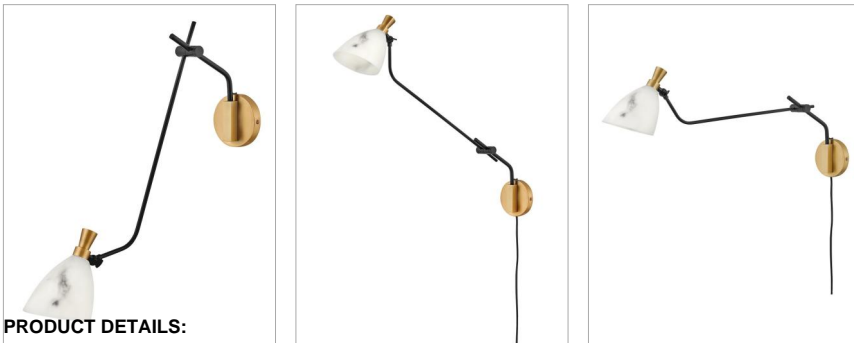

SINCLAIR

33792HB

LARGE SWING ARM SINGLE LIGHT SCONCE

Influenced by a mid-century modern aesthetic, Sinclair's striking profile is accentuated by stunning details. A classic finish combination of Heritage Brass and Black is paired with luminous, luxurious faux alabaster shades. Sinclair's sophisticated design offers articulating shades to create a custom look. All designs for Sinclair must be bulbed with LED bulbs only (not included).

DETAILS	
FINISH:	Heritage Brass
MATERIAL:	Steel
GLASS:	Cloudstone
DIMMABLE:	YES, WITH DIMMABLE LAMP (NOT INCLUDED)

DIMENSIONS	
WIDTH:	5.3"
HEIGHT:	29.8"
WEIGHT:	3.6lb
BACK PLATE:	4.75" Dia.
EXTENSION:	30"
TOP TO OUTLET:	8"

LIGHT SOURCE	
LIGHT SOURCE:	Socketed
VOLTAGE:	120v

SHIPPING	
CARTON LENGTH:	27.8
CARTON WIDTH:	9.4
CARTON HEIGHT:	7.7
CARTON WEIGHT:	5.5

PRODUCT DETAILS:

- Mounting hardware is hidden on the back plate to ensure a clean silhouette
- Candelabra LED lamps required
- Suitable for use in dry (indoor) locations as defined by NEC and CEC. Meets United States UL Underwriters Laboratories & CSA Canadian Standards Association Product Safety Standards.
- Features On/Off switch
- This fixture can be hardwired or mounted with an included 96" plug-in cord.
- Distinctive mid-century modern elements merge with sleek and timeless forms for a vintage vibe with modern flair
- Optional cord covers are available. Pack of two 12" covers – 6938 BK
- All dimensions listed are as shown