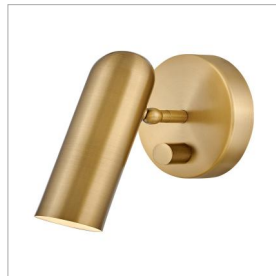

DAX

32372HB

SMALL ADJUSTABLE LED SCONCE

Slim and sleek, Dax is a streamlined integrated LED design. Available in either Heritage Brass or Black finish options, its petite size offers powerful lighting. The contemporary silhouette easily enhances any space with a dash of modern flair.

DETAILS	
FINISH:	Heritage Brass
MATERIAL:	Steel
DIMMABLE:	YES - CL TYPE DIMMER (SSL7A)

DIMENSIONS	
WIDTH:	4.8"
HEIGHT:	6.8"
WEIGHT:	1.5lb
BACK PLATE:	4.75" Dia.
EXTENSION:	7"
TOP TO OUTLET:	2.75"

LIGHT SOURCE	
LIGHT SOURCE:	Integrated LED
LED NAME:	LESF-2
WATTAGE:	8.50w LED *Included
VOLTAGE:	120v
LUMENS:	600
CRI:	90
INCANDESCENT EQUIVALENCY:	1 x 50w
DIMMABLE:	YES - CL TYPE DIMMER (SSL7A)

SHIPPING	
CARTON LENGTH:	9.3
CARTON WIDTH:	7.5
CARTON HEIGHT:	6.9
CARTON WEIGHT:	2

PRODUCT DETAILS:

- Suitable for use in dry (indoor) locations as defined by NEC and CEC. Meets United States UL Underwriters Laboratories & CSA Canadian Standards Association Product Safety Standards.
- LED components carry a 5-year limited warranty
- Bold silhouette with dramatic details creates a modern statement
- Features On/Off switch
- Mounting hardware is hidden on the back plate to ensure a clean silhouette

HINKLEY

HINKLEY
33000 Pin Oak Parkway
Avon Lake, OH 44012

PHONE: (440) 653-5500
Toll Free: 1 (800) 446-5539

hinkley.com