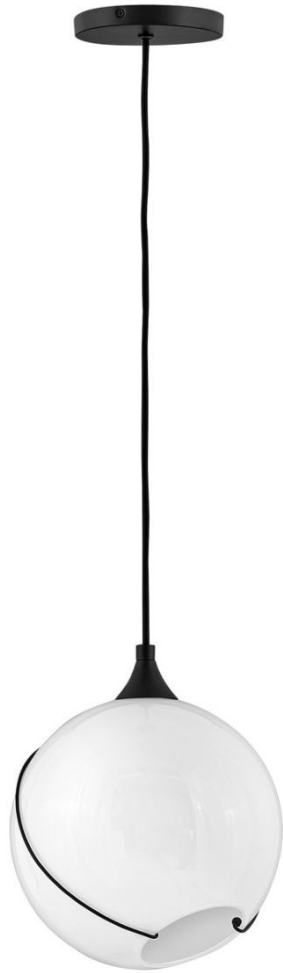

lisa mcDennon
COLLECTION

SKYE

30303BLK-WH

SMALL PENDANT

Mesmerizingly asymmetrical with a mid-century modern flair, Skye showcases a single or cluster of glass globes, each encircled with a slender ring. Each opening is off-center and the globes fall to different lengths, with Heritage Brass or Black details pulling the look together perfectly.

DETAILS	
FINISH:	Black
MATERIAL:	Steel
GLASS:	Cased Opal
SLOPE DEGREE:	90
DIMMABLE:	YES, WITH DIMMABLE LAMP (NOT INCLUDED)

DIMENSIONS	
WIDTH:	10.8"
HEIGHT:	12.8"
WEIGHT:	4.4lb

LIGHT SOURCE	
LIGHT SOURCE:	Socketed
WATTAGE:	1-10w Med. LED, 100w Equiv.
VOLTAGE:	120v

MOUNTING	
CANOPY:	6.25" Dia.
LEAD WIRE:	1 X 120"

SHIPPING	
CARTON LENGTH:	13.5
CARTON WIDTH:	13.5
CARTON HEIGHT:	15.8
CARTON WEIGHT:	6.4

PRODUCT DETAILS:

- This item may be hung on a sloped ceiling
- Suitable for use in dry (indoor) locations as defined by NEC and CEC. Meets United States UL Underwriters Laboratories & CSA Canadian Standards Association Product Safety Standards.
- The Lisa McDennon Collection offers a striking mix of edgy, sculptural silhouettes that incorporate modern, organic elements and luxe materials, brought to life by her innovative and original point of view.
- Eclectic style that mixes unconventional elements. Unique and sophisticated designs that feel modern and vintage at the same time.