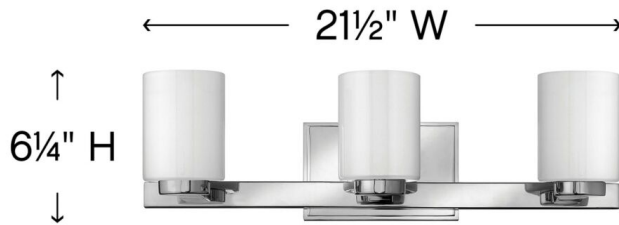

MILEY

5053CM

THREE LIGHT VANITY

Miley's chic design complements a variety of decors with its sleek lines and elegant glass shape. The cast stepped back plate and cast glass holders in Chrome or Brushed Nickel finishes add to its beauty.

DETAILS	
FINISH:	Chrome
MATERIAL:	Metal
GLASS:	Cased Opal
DIMMABLE:	Yes

DIMENSIONS	
WIDTH:	21.5"
HEIGHT:	6.3"
WEIGHT:	4.5lb
BACK PLATE:	6.5"W X 4.5"H
EXTENSION:	5.5"
TOP TO OUTLET:	4"

LIGHT SOURCE	
LIGHT SOURCE:	Socketed
WATTAGE:	3-60w G-9 *Included or 3-5w G9 LED, 60w Equiv.
VOLTAGE:	120v

SHIPPING	
CARTON LENGTH:	27.5
CARTON WIDTH:	8
CARTON HEIGHT:	7.3
CARTON WEIGHT:	6

PRODUCT DETAILS:

- Suitable for use in damp locations as defined by NEC and CEC. Meets United States UL Underwriters Laboratories & CSA Canadian Standards Association Product Safety Standards.
- Sparkling chrome with reflective finish
- Merging the best of traditional and modern elements with a sophisticated and streamlined look