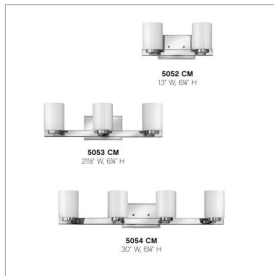

MILEY

5053CM

THREE LIGHT VANITY

Miley's chic design complements a variety of decors with its sleek lines and elegant glass shape. The cast stepped back plate and cast glass holders in Chrome or Brushed Nickel finishes add to its beauty.

DETAILS	
FINISH:	Chrome
MATERIAL:	Metal
GLASS:	Cased Opal
DIMMABLE:	Yes

DIMENSIONS	
WIDTH:	21.5"
HEIGHT:	6.3"
WEIGHT:	4.5lb
BACK PLATE:	6.5"W X 4.5"H
EXTENSION:	5.5"
TOP TO OUTLET:	4"

LIGHT SOURCE	
LIGHT SOURCE:	Socketed
WATTAGE:	3-60w G-9 *Included or 3-5w G9 LED, 60w Equiv.
VOLTAGE:	120v

SHIPPING	
CARTON LENGTH:	27.5
CARTON WIDTH:	8
CARTON HEIGHT:	7.3
CARTON WEIGHT:	6

PRODUCT DETAILS:

- Suitable for use in damp locations as defined by NEC and CEC. Meets United States UL Underwriters Laboratories & CSA Canadian Standards Association Product Safety Standards.
- Sparkling chrome with reflective finish
- Merging the best of traditional and modern elements with a sophisticated and streamlined look