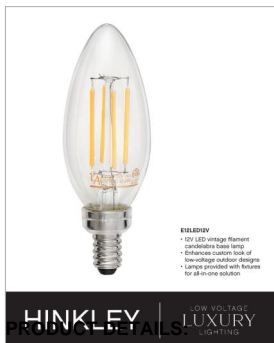

OPEN AIR™
collection

SAWYER

29208SQ-LV

MEDIUM SINGLE TIER 12V CHANDELIER

The fresh, rustic design of the Sawyer collection will inject any outdoor living experience with the warm, cozy ambiance of an indoor setting. Constructed with Hinkley's own anti-corrosion coating, Sawyer ensures maximum resiliency and performance in the elements.

DETAILS	
FINISH:	Sequoia
MATERIAL:	Metal
GLASS:	Clear Seedy
SLOPE DEGREE:	90
DIMMABLE:	YES - WITH MLV ON TRANSFORMER PRIMARY

DIMENSIONS	
WIDTH:	30"
HEIGHT:	27.8"
WEIGHT:	20.3lb

LIGHT SOURCE	
LIGHT SOURCE:	Socketed
LED NAME:	E12LED12V
WATTAGE:	9-3.50w Cand. LED *Included
VOLTAGE:	12v
VOLT AMPS:	34.7
LUMENS:	3240
CRI:	80
INCANDESCENT EQUIVALENCY:	9 x 35w
DIMMABLE:	YES - WITH MLV ON TRANSFORMER PRIMARY
TRANSFORMER REQUIRED:	Yes

MOUNTING	
CANOPY:	5.25" Dia.
LEAD WIRE:	1 X 120"

SHIPPING	
CARTON LENGTH:	32.8
CARTON WIDTH:	6.5
CARTON HEIGHT:	32.3
CARTON WEIGHT:	21.5

- Innovative Exterior 12-volt solution for all-in-one lamp, lighting and high design look. Transformer is required and sold separately.
- This item may be hung on a sloped ceiling
- Suitable for use in wet (outdoor direct rain) locations as defined by NEC and CEC. Meets United States UL Underwriters Laboratories & CSA Canadian Standards Association Product Safety Standards
- Rustic elements with bold, refined details complement a variety of facades from farmhouse to contemporary architecture
- The stylish Open Air collection includes outdoor-rated chandeliers, pendants and sconces that provide design-conscious solutions to a variety of exterior environments.
- LED Bulbs carry a 3-year limited warranty
- 12-volt LED vintage filament bulbs included
- 2-year finish warranty