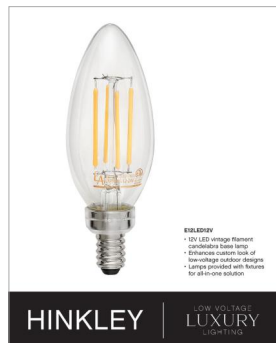

OPEN AIR™
collection

REID

29505BGR-LV

MEDIUM SINGLE TIER 12V CHANDELIER

Reid uses an iconic profile featuring an airy, open cage to capture the center of attention. A candelabra with clear seedy glass columns highlights the transitional style, making it a modern mix of classic and contemporary. Weather-resistant metal with a Brushed Graphite finish complements any space, inside or out.

DETAILS	
FINISH:	Brushed Graphite
MATERIAL:	Steel
GLASS:	Clear Seedy
SLOPE DEGREE:	90
DIMMABLE:	YES, WITH MLV ON TRANSFORMER PRIMARY

DIMENSIONS	
WIDTH:	28.3"
HEIGHT:	23"
WEIGHT:	26lb

LIGHT SOURCE	
LIGHT SOURCE:	Socketed
LED NAME:	E12LED12V
VOLTAGE:	12v
VOLT AMPS:	24.3
COLOR TEMP:	2700
LUMENS:	2160
CRI:	80
INCANDESCENT EQUIVALENCY:	6 x 35w
DIMMABLE:	YES, WITH MLV ON TRANSFORMER PRIMARY
TRANSFORMER REQUIRED:	Yes

MOUNTING	
CANOPY:	6" Dia.
LEAD WIRE:	1 X 144"

SHIPPING	
CARTON LENGTH:	37.5
CARTON WIDTH:	31.5
CARTON HEIGHT:	17.5
CARTON WEIGHT:	32

PRODUCT DETAILS

- Offers low voltage semi-permanent solutions for unique areas such as pergolas when paired with low voltage Hinkley transformer
- Innovative Exterior 12-volt solution for all-in-one lamp, lighting and high design look. Transformer is required and sold separately.
- This item may be hung on a sloped ceiling
- Images are for reference purpose only and may not be pictured with the specified LED filament bulb
- Suitable for use in wet (outdoor direct rain) locations as defined by NEC and CEC. Meets United States UL Underwriters Laboratories & CSA Canadian Standards Association Product Safety Standards
- 12-volt LED vintage filament bulbs included
- 2-year finish warranty
- LED Bulbs carry a 3-year limited warranty