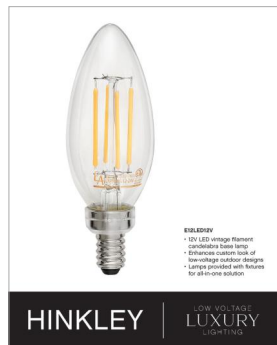

PRODUCT DETAILS

- Innovative Exterior 12-volt solution for all-in-one lamp, lighting and high design look. Transformer is required and sold separately.
- This item may be hung on a sloped ceiling
- Suitable for use in wet (outdoor direct rain) locations as defined by NEC and CEC. Meets United States UL Underwriters Laboratories & CSA Canadian Standards Association Product Safety Standards
- The stylish Open Air collection includes outdoor-rated chandeliers, pendants and sconces that provide design-conscious solutions to a variety of exterior environments.
- LED Bulbs carry a 3-year limited warranty
- 12-volt LED vintage filament bulbs included
- 2-year finish warranty
- Images are for reference purpose only and may not be pictured with the specified LED filament bulb