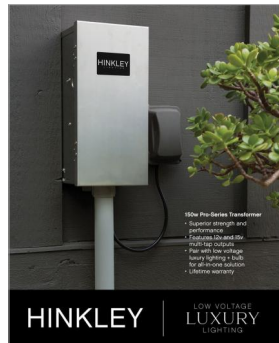

TRELLIS

1437DZ-LV

MEDIUM PIER MOUNT LANTERN 12V

Trellis is a traditional European lantern design in an Aged Zinc finish with clear glass or Regency Bronze with clear seeded glass. The large scroll arm detail, cast loop finial and true rivet detail create a refined elegance.

DETAILS	
FINISH:	Aged Zinc
MATERIAL:	Aluminum
GLASS:	Clear
DIMMABLE:	YES - MLV ON TRANSFORMER PRIMARY

DIMENSIONS	
WIDTH:	11"
HEIGHT:	19.8"
WEIGHT:	10lb

LIGHT SOURCE	
LIGHT SOURCE:	Socketed
LED NAME:	E12LED12V
VOLTAGE:	12v
COLOR TEMP:	2700
LUMENS:	1440
CRI:	80
INCANDESCENT EQUIVALENCY:	4 x 35w
DIMMABLE:	YES - MLV ON TRANSFORMER PRIMARY
TRANSFORMER REQUIRED:	Yes

MOUNTING	
CANOPY:	10.25" Sq. Base

SHIPPING	
CARTON LENGTH:	14
CARTON WIDTH:	15
CARTON HEIGHT:	19
CARTON WEIGHT:	12

- Innovative Exterior 12-volt solution for all-in-one lamp, lighting and high design look. Transformer is required and sold separately.
- Offers low voltage semi-permanent solutions for unique areas such as pergolas when paired with low voltage Hinkley transformer
- Images are for reference purpose only and may not be pictured with the specified LED filament bulb
- Suitable for use in wet (outdoor direct rain) locations as defined by NEC and CEC. Meets United States UL Underwriters Laboratories & CSA Canadian Standards Association Product Safety Standards
- Our Estate Collections boast a breadth of fixtures defined by coordinating composition, enduring architecture, and time-honored craftsmanship, designed to meet the needs of expansive properties with extended outdoor living spaces. From the entrance of your driveway to the depths of your backyard, these collections provide cohesive design for stately exteriors.
- 12-volt LED vintage filament bulbs included
- 2-year finish warranty
- LED Bulbs carry a 3-year limited warranty