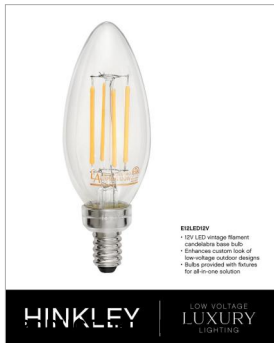

REVERE

1187SN-LV

MEDIUM PIER MOUNT LANTERN 12V

Revere is a traditional coach lantern in solid brass with clear seedy glass panels. The glass faux candle sleeves and classic candelabra lamping complete the authentic appearance.

DETAILS	
FINISH:	Sienna
MATERIAL:	Brass
GLASS:	Clear Seedy
DIMMABLE:	YES - WITH MLV ON TRANSFORMER PRIMARY

DIMENSIONS	
WIDTH:	9.8"
HEIGHT:	20.3"
WEIGHT:	9lb

LIGHT SOURCE	
LIGHT SOURCE:	Socketed
LED NAME:	E12LED12V
WATTAGE:	3-3.50w Cand. LED *Included
VOLTAGE:	12v
VOLT AMPS:	12.9
COLOR TEMP:	2700
LUMENS:	1080
CRI:	80
INCANDESCENT EQUIVALENCY:	3 x 35w
DIMMABLE:	YES - WITH MLV ON TRANSFORMER PRIMARY
TRANSFORMER REQUIRED:	Yes

MOUNTING	
CANOPY:	9.75" Sq. Base

SHIPPING	
CARTON LENGTH:	23.5
CARTON WIDTH:	14
CARTON HEIGHT:	14
CARTON WEIGHT:	9

- Innovative Exterior 12-volt solution for all-in-one lamp, lighting and high design look. Transformer is required and sold separately.
- Our Estate Collections boast a breadth of fixtures defined by coordinating composition, enduring architecture, and time-honored craftsmanship, designed to meet the needs of expansive properties with extended outdoor living spaces. From the entrance of your driveway to the depths of your backyard, these collections provide cohesive design for stately exteriors.
- Suitable for use in wet (outdoor direct rain) locations as defined by NEC and CEC. Meets United States UL Underwriters Laboratories & CSA Canadian Standards Association Product Safety Standards
- LED Bulbs carry a 3-year limited warranty
- Classic lines and heritage details complement traditional architecture
- 12-volt LED vintage filament bulbs included
- 2-year finish warranty
- Images are for reference purpose only and may not be pictured with the specified LED filament bulb