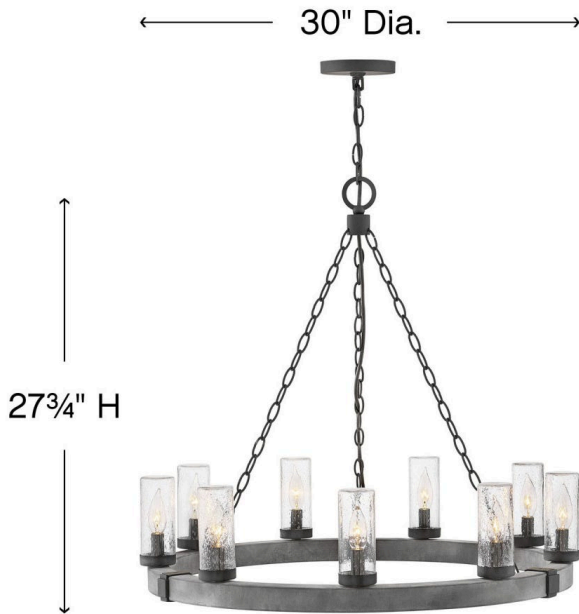

OPEN AIR™
collection

PRODUCT DETAILS:

- Innovative exterior 12V solution for all-in-one lamp, lighting and high design look (Transformer is required and sold separately)
- Offers low voltage semi-permanent solutions for unique areas such as pergolas when paired with low voltage Hinkley transformer
- Images are for reference purpose only and may not be pictured with the specified LED filament bulb
- Can be hung on a sloped ceiling
- Wet Rated
- 12-volt LED vintage filament bulbs included
- Outdoor finishes carry a 2-year warranty
- LED Bulbs carry a 3-year limited warranty

SAWYER

29208DZ-LV
MEDIUM CHANDELIER

The fresh, rustic design of the Sawyer collection will inject any outdoor living experience with the warm, cozy ambiance of an indoor setting. Constructed with Hinkley's own anti-corrosion coating, Sawyer ensures maximum resiliency and performance in the elements.

DETAILS	
FINISH:	Aged Zinc
MATERIAL:	Metal
GLASS:	Clear Seedy
SLOPE DEGREE:	90
DIMMABLE:	YES - WITH MLV ON TRANSFORMER PRIMARY

DIMENSIONS	
WIDTH:	30"
HEIGHT:	27.8"
WEIGHT:	20.3lb

LIGHT SOURCE	
LIGHT SOURCE:	Socketed
LED NAME:	E12LED12V
WATTAGE:	9-3.50w Cand. LED *Included
VOLTAGE:	12v
VOLT AMPS:	34.7
LUMENS:	3240
CRI:	80
INCANDESCENT EQUIVALENCY:	9 x 35w
DIMMABLE:	YES - WITH MLV ON TRANSFORMER PRIMARY
TRANSFORMER REQUIRED:	Yes

MOUNTING	
CANOPY:	5.25" Dia.
LEAD WIRE:	1 X 120"

SHIPPING	
CARTON LENGTH:	32.8
CARTON WIDTH:	6.5
CARTON HEIGHT:	32.3
CARTON WEIGHT:	21.5